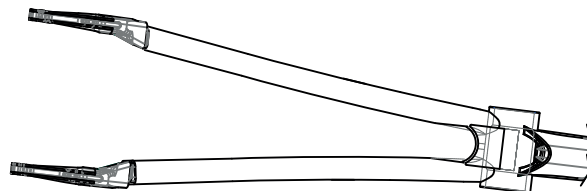

	Canyon#	Part Name	Qty.
1	AI006267	Tange IS-22 SCT	ISET
2	AI022339	Aerofork FI6-II	IPC
3	AI011905	Seat Clamp E25-09	IPC
		incl. screws	2PCS
4	AI022829	D/O steelplate right	2PCS
		D/O steelplate left E71-II	2PCS
		incl. screws	16PCS
5	AI014820	protection foil for C/S	IPC

V-DROME | R18-II

CANYON