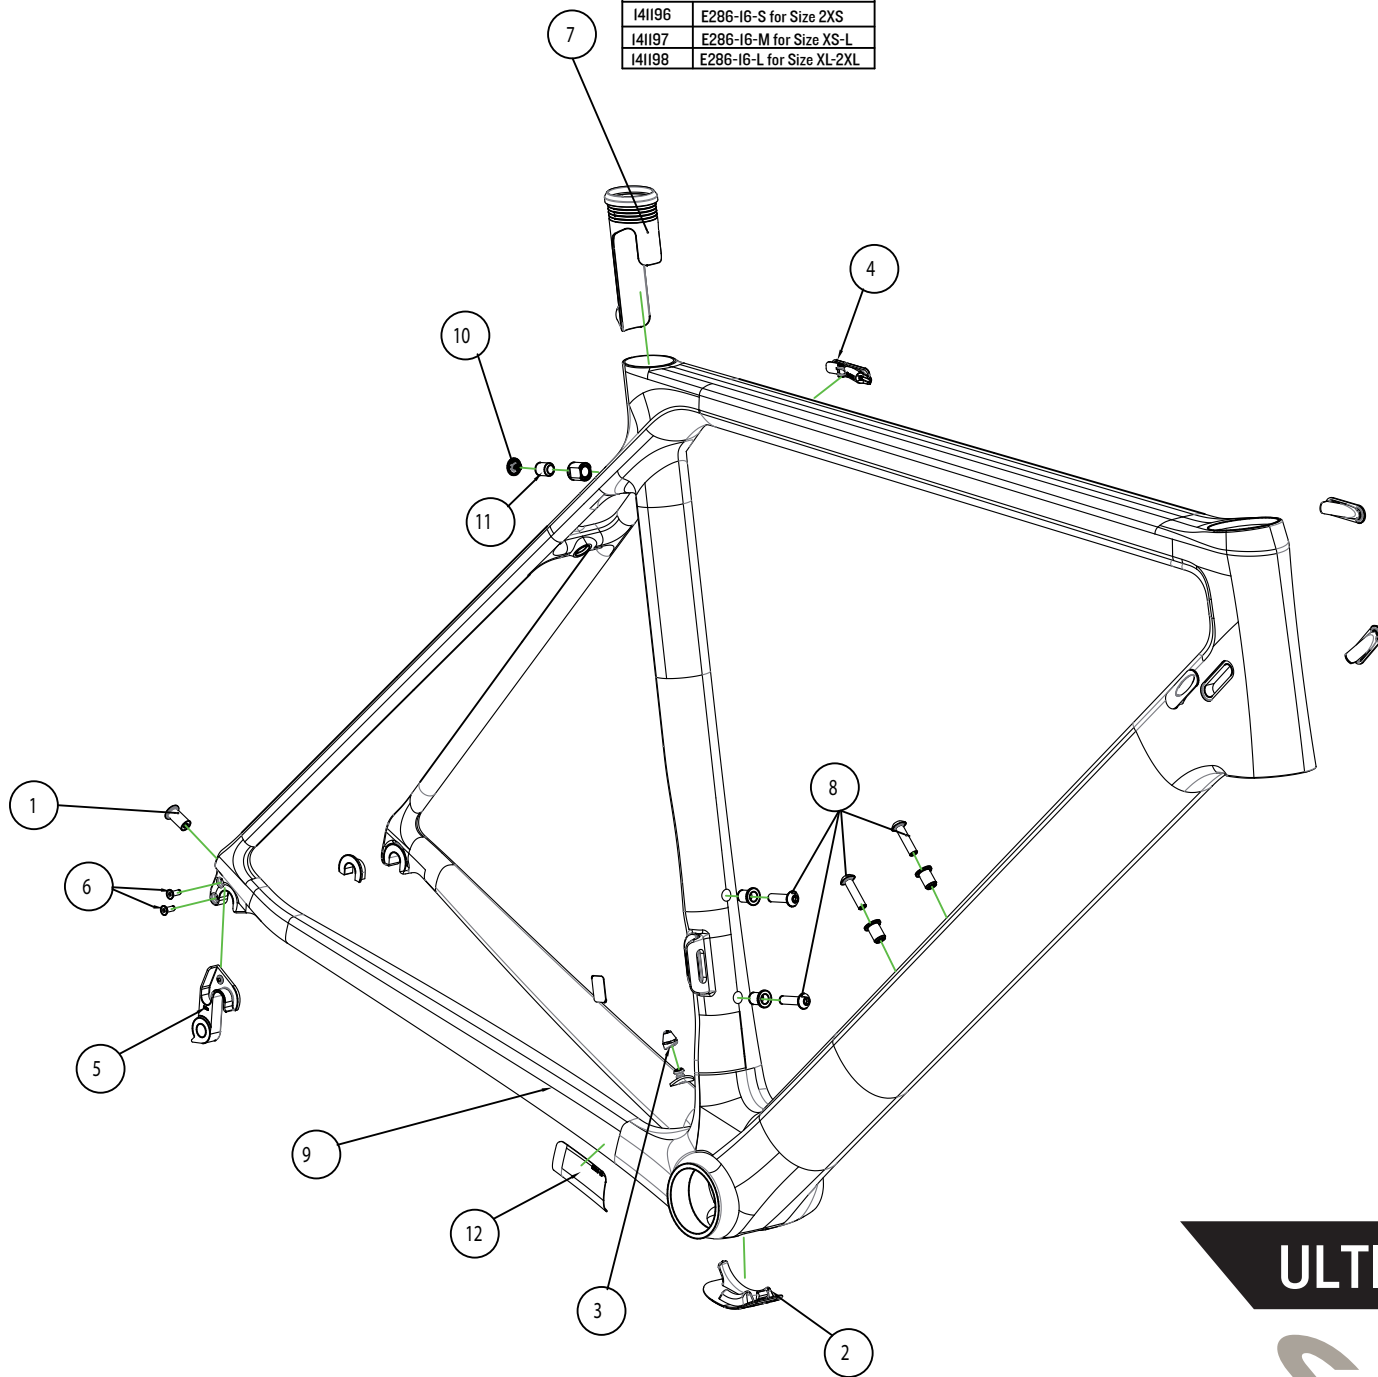

S/T insert	
I41196	E286-16-S for Size 2XS
I41197	E286-16-M for Size XS-L
I41198	E286-16-L for Size XL-2XL

	Canyon#	Part Name		Qty.
1	A1037679	JW Cable stop	CC307-A	IPC
2	A1059121	cable guide BB	E162-15	IPC
3	A1037677	splash guard	E164-13	IPC
4	I40311	cable stopper	E285-16	IPC
5	I40986	RD-hanger # 35		IPC
6		incl. screws	ISO 10642	2PCS
7	see drawing	Seat tube insert	E286-16	IPC
8	A1037681	water bottle screw	ISO 4762	4PCS
9	A1037680	Protection foil	25x39x240mm	IPC
10	A1057089	rubber plug	E424-16	IPC
11	A1059097	socket set screw	DIN 913	IPC
12	I54746	chainsuck plate	E289-16	IPC

ULTIMATE CF EVO ME | R47-18

CANYON

REVISION 00 | 20.07.2018