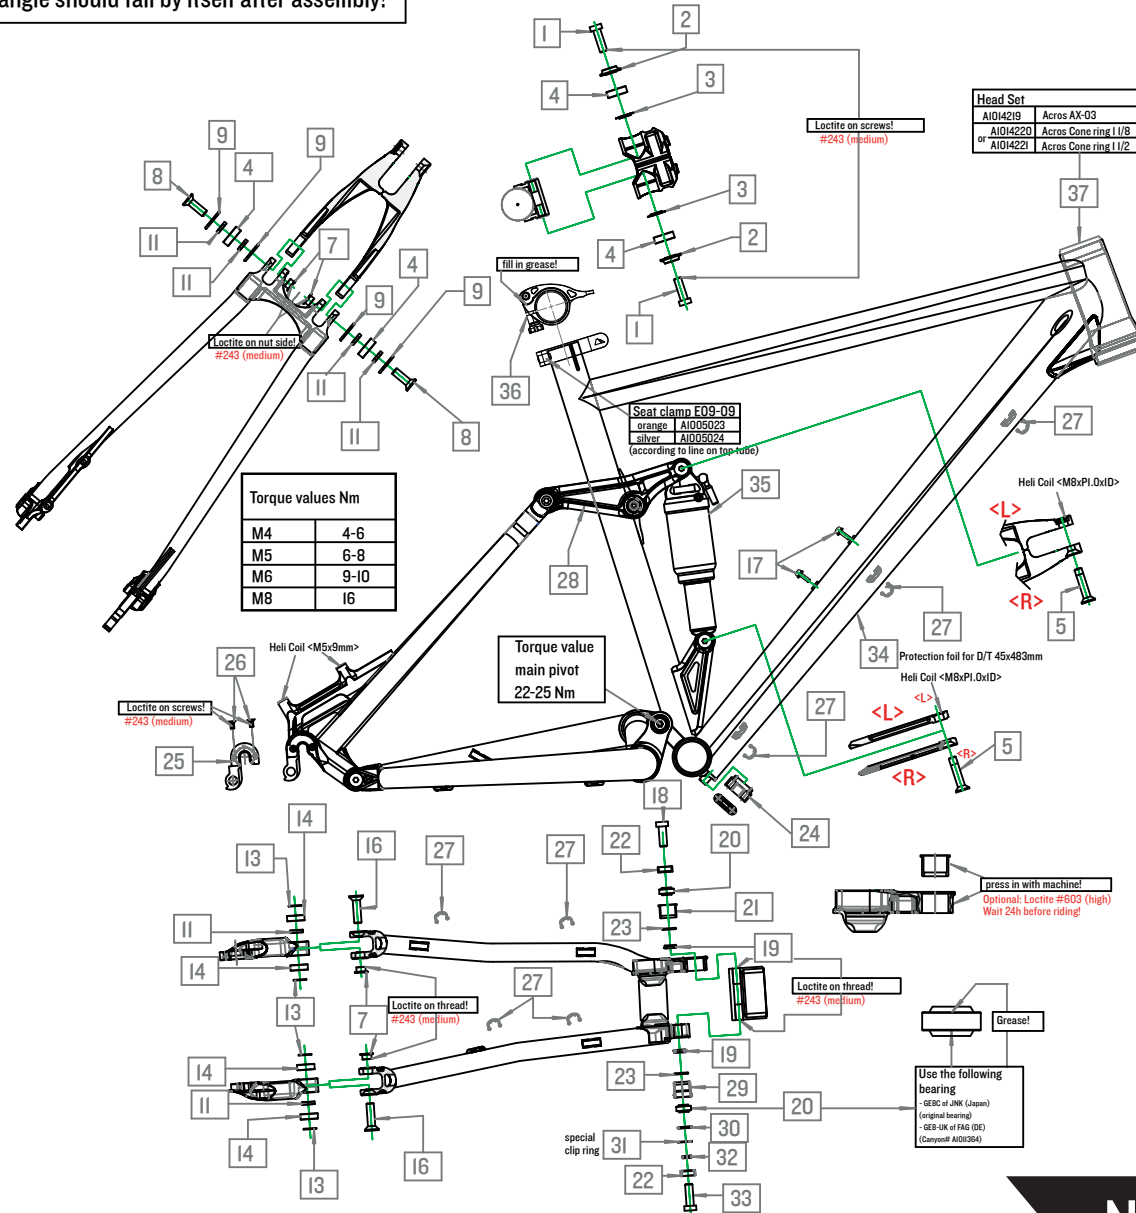

Note: Rear triangle should fall by itself after assembly!

	Canyon#	Part Name	Qty.
1	AIOI2025	screw	2PCS
2	AIOI2026	cap	2PCS
3	AIOI2027	washer	2PCS
4	AIOI2028	bearing 608-2RS	4PCS
5	AIOI2029	screw	2PCS
7	AIOI2034	shock nut	4PCS
8	AIOI2031	screw	2PCS
9	AIOI2032	spacer	4PCS
11	AIOI2033	washer	6PCS
13	AIOI2035	adjusting washer	4PCS
14	AIOI2036	bearing 698-2RS	4PCS
16	AIOI2037	C/S screw	2PCS
17	AIO06942	water bottle screw	2PCS
18	AIOI2038	screw	1PC
19	AIOI2039	ball joint spacer	2PCS
20	AIOI2147	JNK GEBG bearing (optional: FAG GE8-UK)	2PCS
21	AIOI2040	ball joint bushing	1PC
22	AIOI2041	seal bushing	2PCS
23	AIOI2042	O-Ring	2PCS
24	AIO05071	Cable guide E24-09	1PC
25	AIO07711	RD-hanger # 16	1PC
26		incl. screws	2PCS
27	AIOI2043	Cable Clip II-IOI-777	7PCS
28	AIOI2044	Rockerarm	1SET
29	AIOI6583	bushing	1PC
30	AIOI6584	spacer	1PC
31	AIOI6585	special clip ring	1PC
32	AIOI6586	spacer	1PC
33	AIOI6587	screw	1PC
34	AIOI4818	protection foil	1PC
35	AIO07956	Fox RP23 190x50.8	1SET
36	see drawing	Seat clamp E09-09 30.9/35.0mm	1SET
37	see drawing	Head Set	1SET

NERVE MR | MI5-10