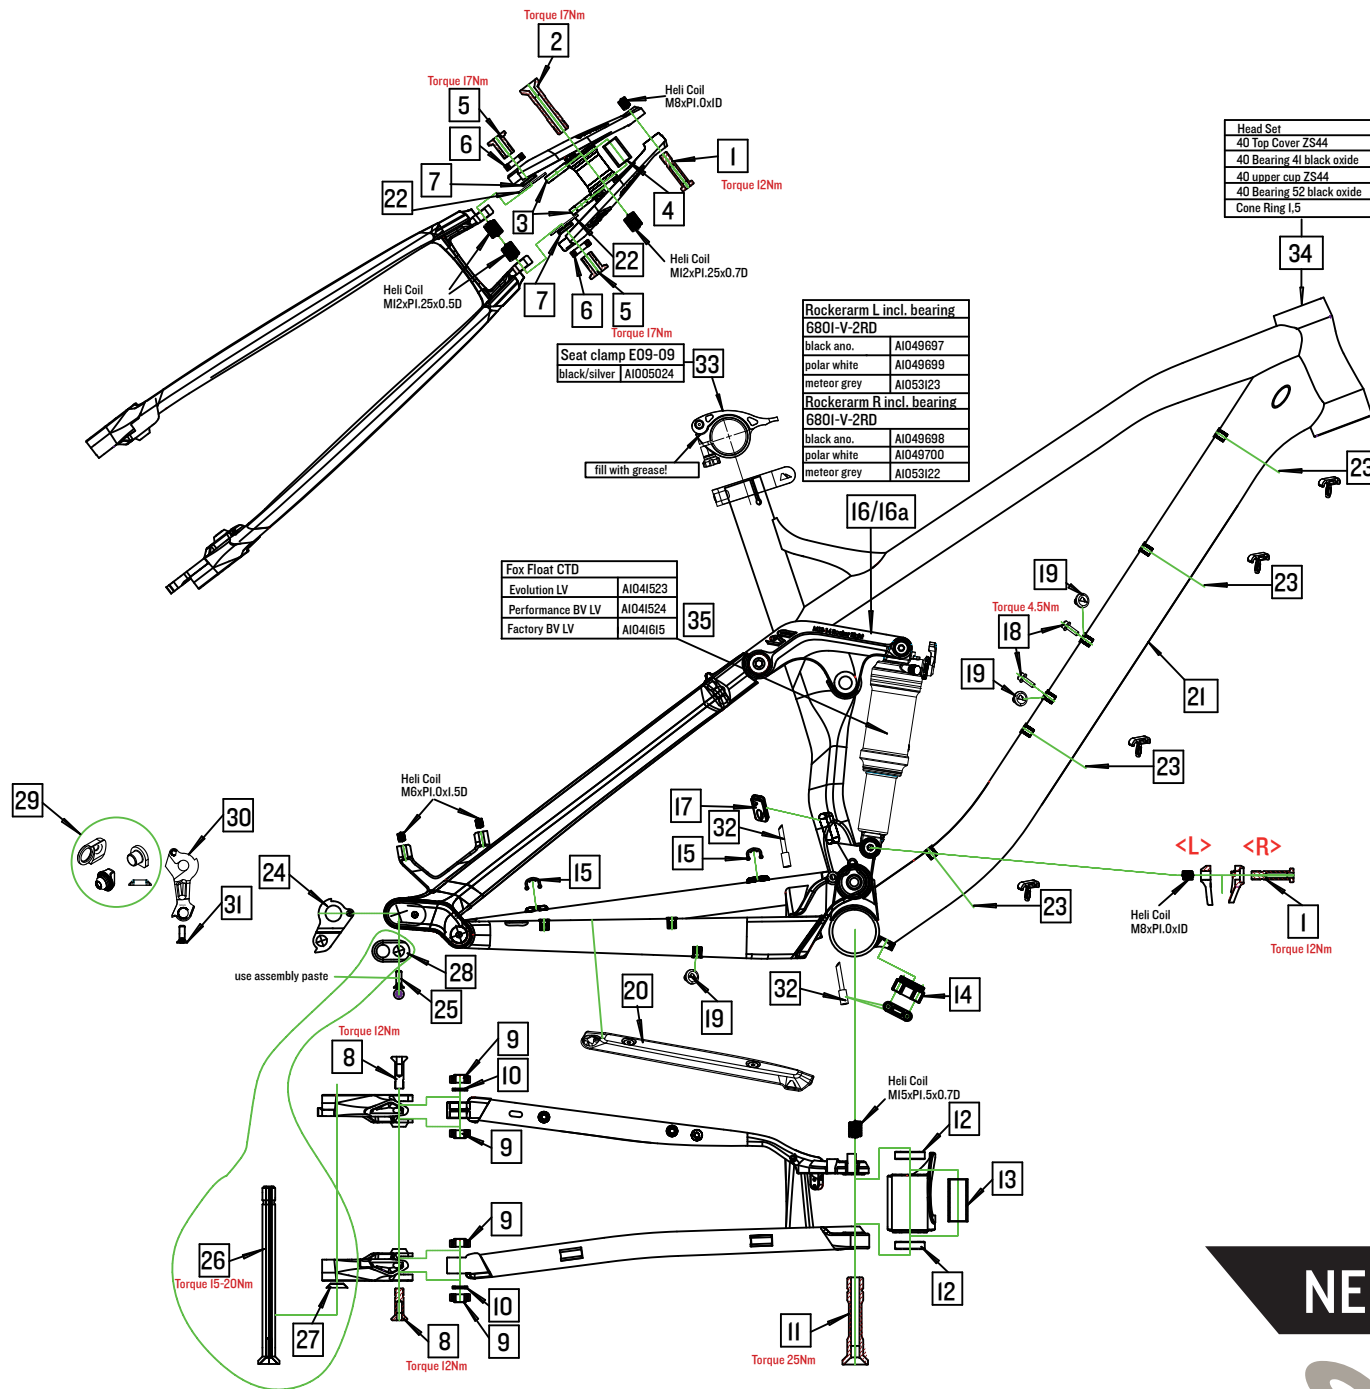

Note: Rear triangle should fall by itself after assembly!

Head Set	
40 Top Cover ZS44	A1049576
40 Bearing 41 black oxide	A1035840
40 upper cup ZS44	A1048578
40 Bearing 52 black oxide	A1044992
Cone Ring 1.5	A1028612

Rockerarm L incl. bearing 6801-V-2RD	
black ano.	A1049697
polar white	A1049699
meteor grey	A1053123
Rockerarm R incl. bearing 6801-V-2RD	
black ano.	A1049698
polar white	A1049700
meteor grey	A1053122

Fox Float CTD	
Evolution LV	A1041523
Performance BV LV	A1041524
Factory BV LV	A1041615

Canyon#	Part Name	Qty.
1	A1043776 shock bolt	2PCS
2	A1043777 axle for rocker arm pivot	IPC
3	A1035330 bearing 7901-V-2RD	2PCS
4	A1043778 spacer ST-pivot	IPC
5	A1043779 pivot bolt	2PCS
6	A1038902 bearing 6801-V-2RD	2PCS
7	A1043780 pivot spacer	2PCS
8	A1043781 horstlink bolt	2PCS
9	A1043782 bearing 698-V-2RD-1.5	4PCS
10	A1043783 horstlink spacer	2PCS
11	A1043784 main pivot axle	IPC
12	A1029862 bearing 7902-V-2RD	2PCS
13	A1043785 spacer main pivot	IPC
14	A1042777 Cable guide E24-14	IPC
15	A1012043 Cable Clip II-I01-777	2PCS
16	see drawing	Rockerarm incl. bearing L ISET
16a	see drawing	Rockerarm incl. bearing R ISET
17	A1028806 clip-in cable guide E99-12	IPC
18	A1033271 water bottle screw	2PCS
19	A1016702 blind plug E40-10	3PCS
20	A1043786 C/S protector incl. screws E170-14	ISET
21	A1043787 protection foil D/T 45x235mm	IPC
22	A1052935 SS-Yoke Pivot washer	2PCS
23	A1042618 double cable-clip E195-14	4PCS
24	A1038695	RD-hanger # 26 for SRAM IPC
25		incl. screws M5x16mmL IPC
24	A1038715	RD-hanger # 27 for Shimano direct mount IPC
25		incl. screws M5x16mmL IPC
26		Canyon through axle IPC
27	A1040927	conic steel washer E172-14 IPC
28		DO chip IPC
29	A1041958	DO-Adapter kit for QR skewer E173-14 ISET
30	A1043011	RD-hanger # 29 only for Shimano direct mount IPC
31		incl. screws M5x16mmL IPC
32	A1013141	Jagwire nose ferrule 3PCS
33	see drawing	Seat clamp 30.9/35.0mm E09-09 ISET
34	see drawing	Head Set ISET
35	see drawing	Fox RP ISET

NERVE AL | MI3-15