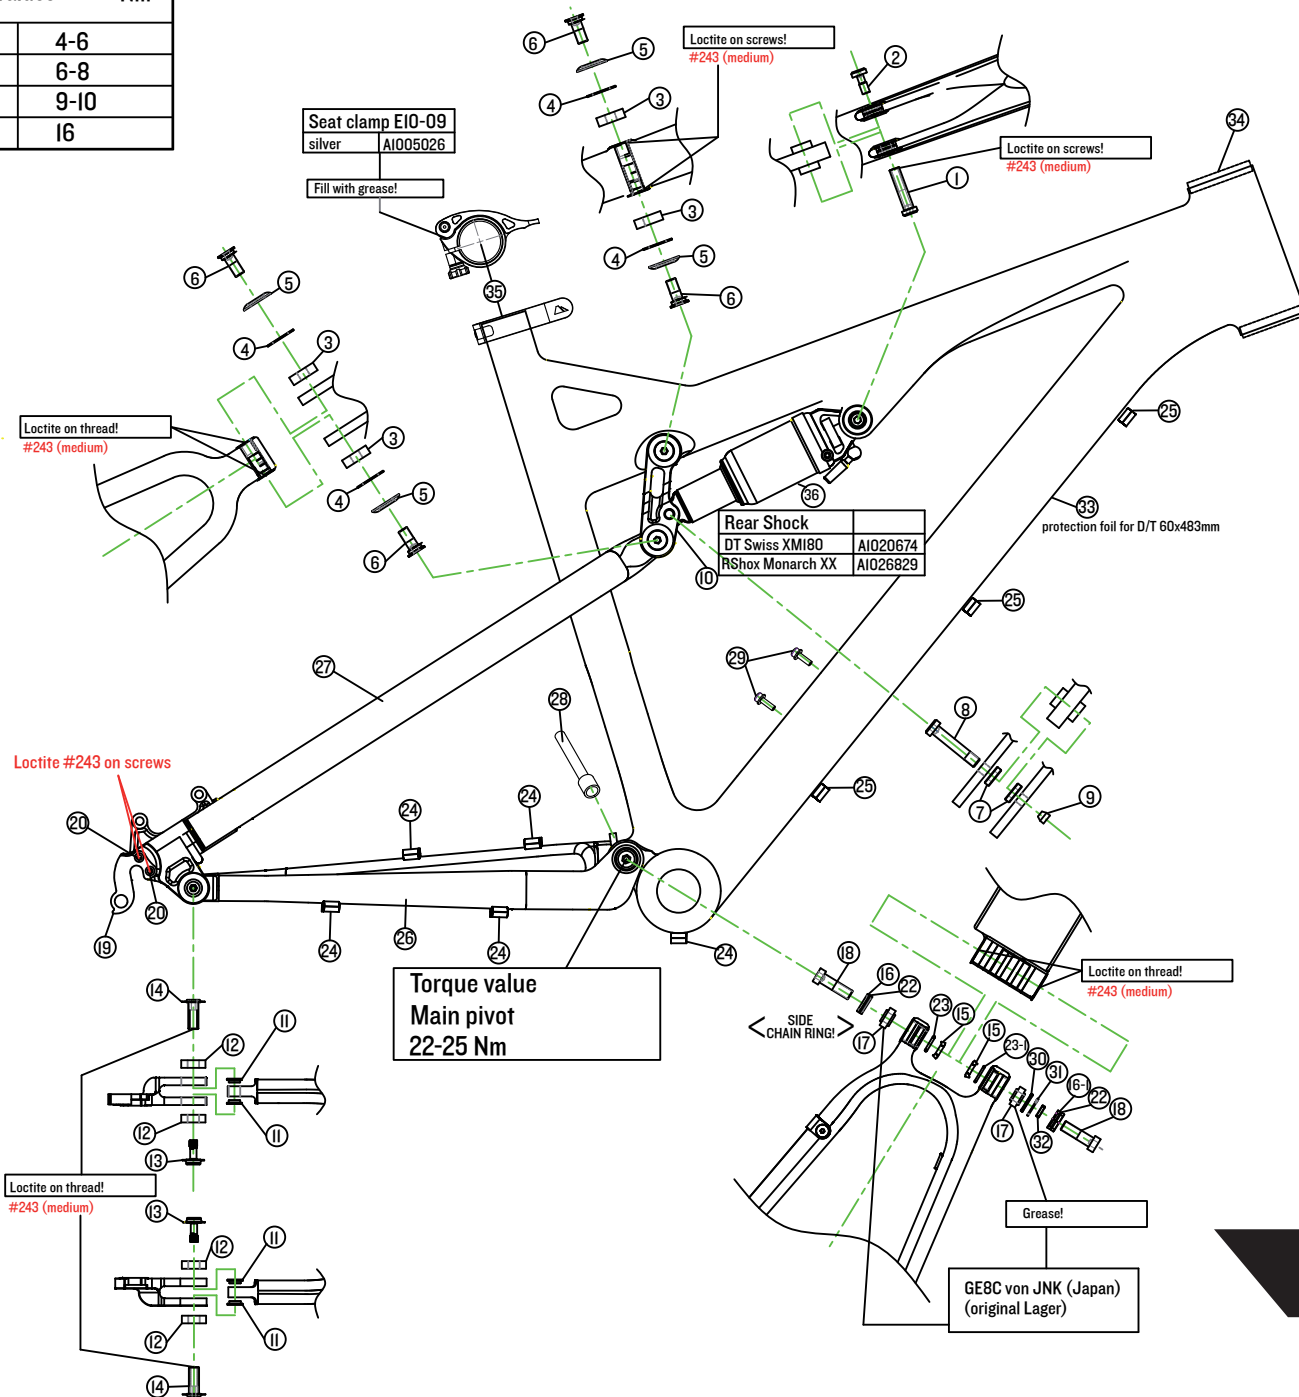

Torque values		Nm
M4		4-6
M5		6-8
M6		9-10
M8		16

	Canyon #	Part Name#	Qty.
①	A1016883	T/T shock Axle	1
②	A1016884	T/T shock Axle	1
③	A1012028	bearing 608-2RS	4
④	A1016885	cap washer	4
⑤	A1016886	Linkage cap	4
⑥	A1016887	Linkage shock bolt	4
⑦	A1016888	Shock sleeve	2
⑧	A1016889	Linkage shock bolt	1
⑨	A1016890	Linkage shock nut	1
⑩	A1016892	T/T shock linkage	1
⑪	A1016893	Bearing spacer (LH)	4
⑫	A1012036	bearing 698-2RS	4
⑬	A1016894	Screw-shock	2
⑭	A1016895	Axis-chainstay link	2
⑮	A1027723	Bearing spacer	2
⑯	A1016897	Rubber seal	1
⑰	A1027477	Rubber seal	1
⑱	A1012147	JNK GE8C	2
⑲	A1016898	Main BB pivot bolt	2
⑲	A1001666	RD-Hanger #12	1
⑲	A1001666	incl. screws	2
⑳	A1016902	Fixing nut rubber seal O-ring	2
㉒	A1028855	Rubber seal O-ring	1
㉓	A1028856	Rubber seal O-ring	1
㉔	A1016904	Satellite - single	5
㉕	A1016905	Satellite - three	3
㉖	A1028854	Chain stays black	1
㉗	A1016510	Seat stays black	1
㉘	A1022954	Cable Stopper	1
㉙	A1006942	water bottle screw	2
⑳	A1016584	spacer	1
㉑	A1016585	special clip ring	1
㉒	A1016586	spacer	1
㉓	A1014819	protection foil	1
㉔	A1004772	FSA Orbit ZS-5	1
㉕	see drawing	Seat clamp E10-09	1
㉖	see drawing	Rear Shock 165x37	1

LUX MR | M14-12