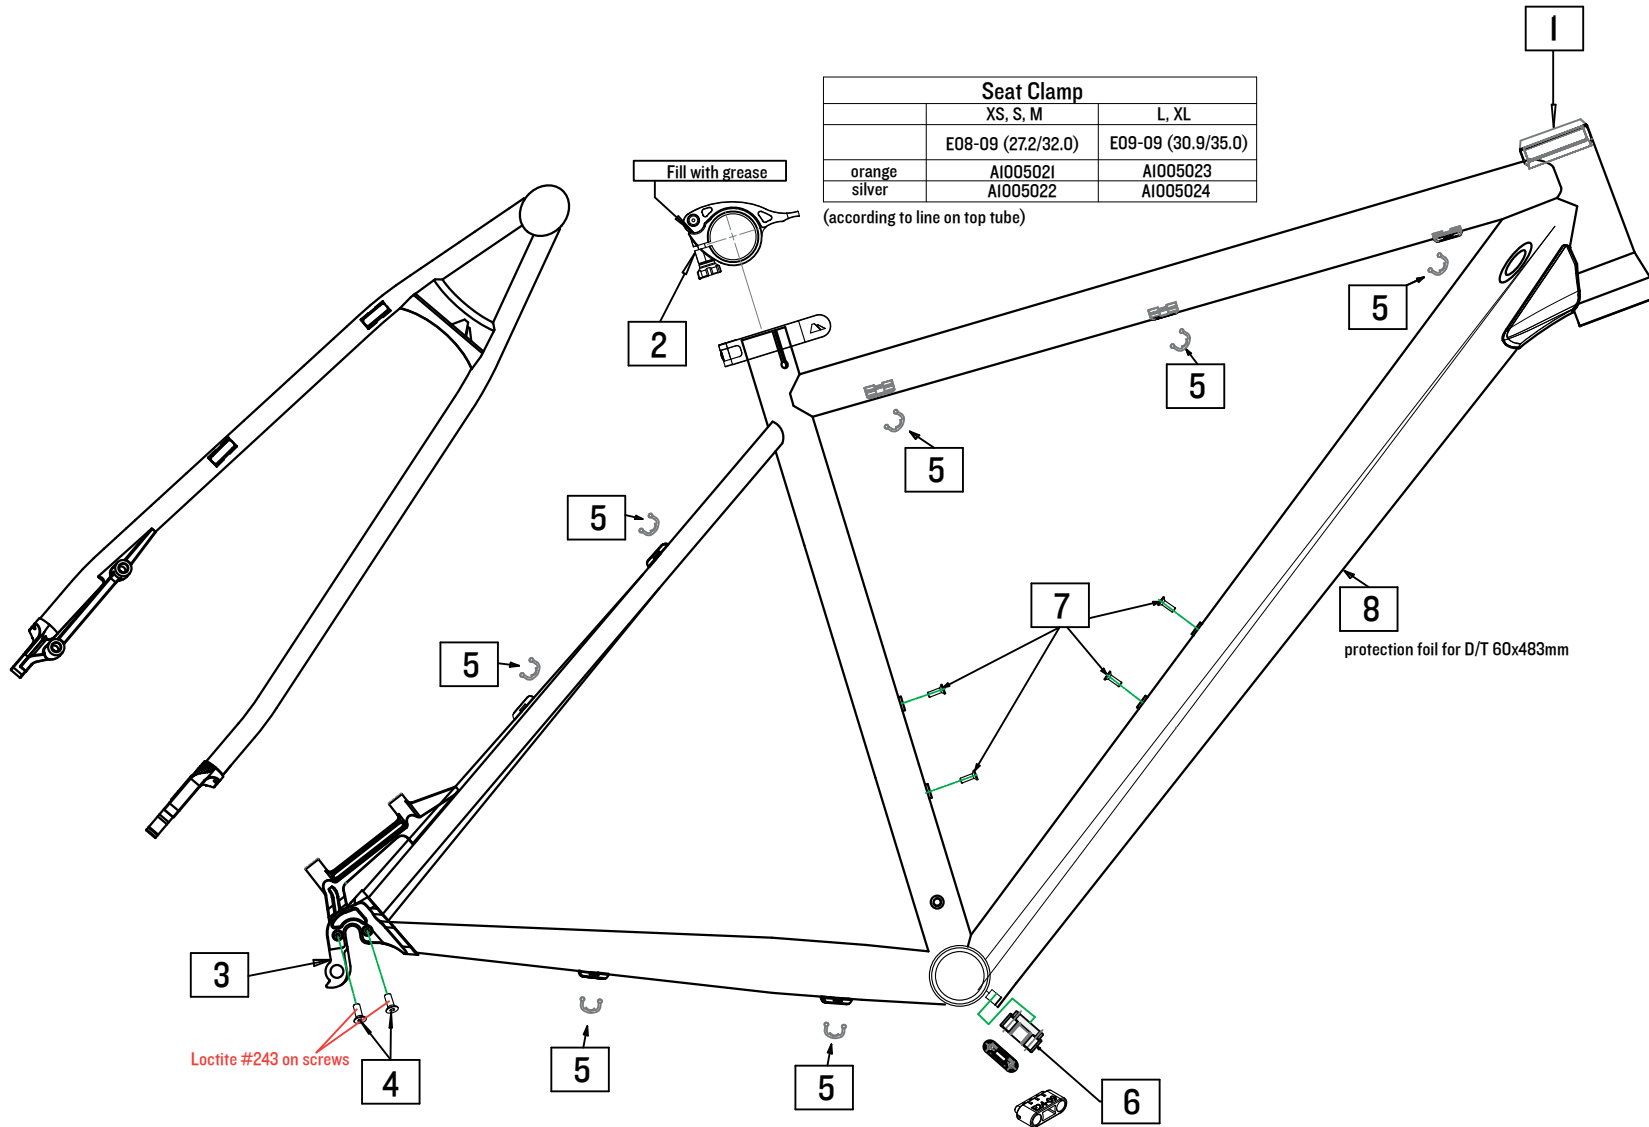

Seat Clamp		
	XS, S, M	L, XL
	E08-09 (27.2/32.0)	E09-09 (30.9/35.0)
orange	A1005021	A1005023
silver	A1005022	A1005024

(according to line on top tube)

protection foil for D/T 60x483mm

	Canyon#	Part Name	Qty.
1	A1004921	FSA No. 55-2 1 1/8" steerer	ISET
	A1004922	FSA No. 55-3 Canyon 1 1/8" - 1 1/2" steerer	ISET
2	see drawing	Seat Clamp E08-09 / E09-09	ISET
3	A1007711	RD-hanger # 16	IPC
4		incl. screws	2PCS
5	A1012043	Cable Clip II-101-777	7PCS
6	A1005071	Cable guide E24-09	IPC
7	A1006942	water bottle screw	4PCS
8	A1014819	protection foil	IPC

GRAND CANYON AL | MII-10

CANYON

REVISION 01 | 17.01.2012