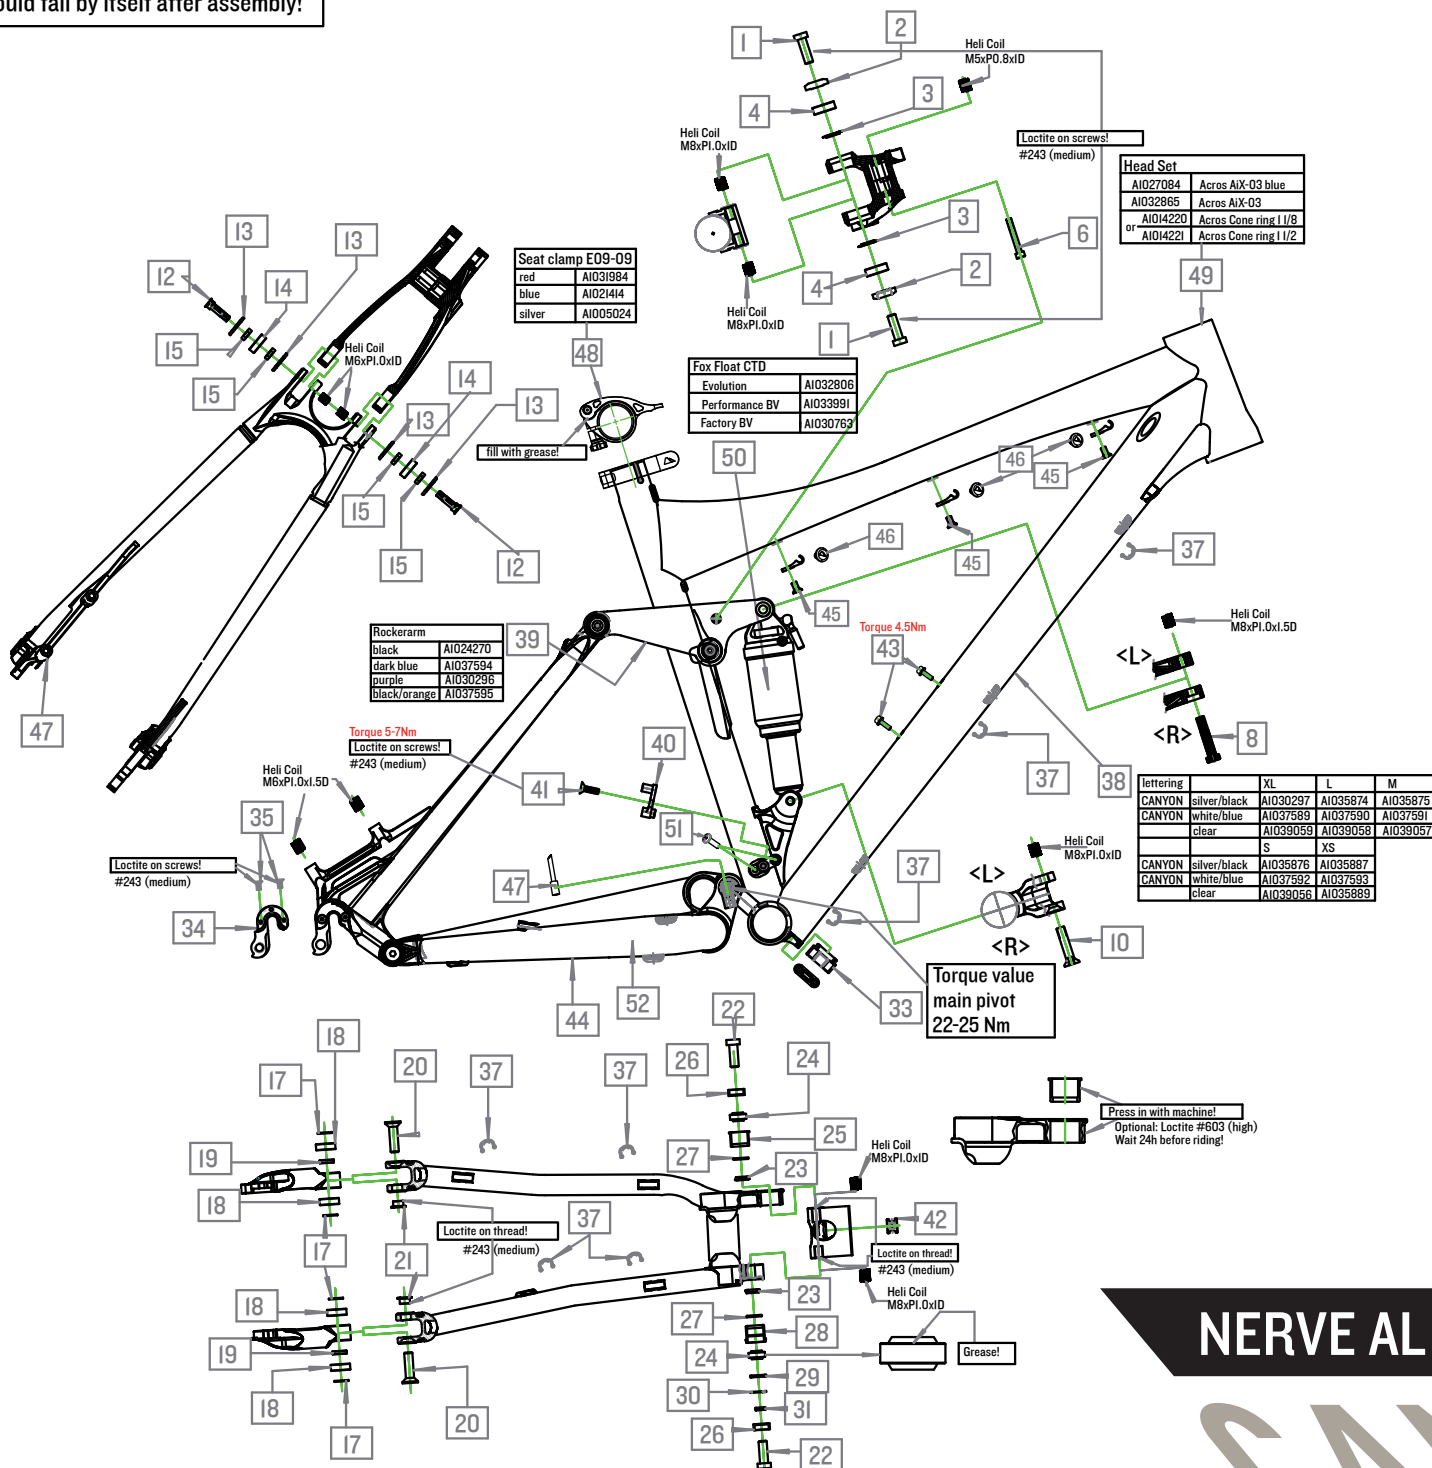

Note: Rear triangle should fall by itself after assembly!

Seat clamp E09-09

red	A1031984
blue	A1021414
silver	A1005024

Fox Float CTD

Evolution	A1032806
Performance BV	A1033991
Factory BV	A1030763

Rockerarm

	Canyon#	Part Name	Qty.
1	A1012025	screw	2PCS
2	A1024260	cap	2PCS
3	A1012027	washer	2PCS
4	A1012028	bearing 608-2RS	2PCS
6	A1024261	screw	IPC
8	A1012145	shock mount screw	IPC
10	A1012029	screw	IPC
12	A1024262	screw	2PCS
13	A1024263	spacer	4PCS
14	A1024268	bearing 626-2RS	2PCS
15	A1024269	washer	4PCS
17	A1012035	adjusting washer	4PCS
18	A1012036	bearing 698-2RS	4PCS
19	A1012033	washer	2PCS
20	A1012037	C/S screw	2PCS
21	A1012034	shock nut	2PCS
22	A1012038	screw	2PCS
23	A1012039	ball joint spacer	2PCS
24	A1012147	bearing JNK GEBC (optional: FAG GE8-UK)	2PCS
25	A1012040	ball joint bushing	IPC
26	A1012041	seal bushing	2PCS
27	A1012042	O-Ring	2PCS
28	A1016583	bushing	IPC
29	A1016584	spacer	IPC
30	A1016585	special clip ring	IPC
31	A1016586	spacer	IPC
33	A1005071	Cable guide E24-09	IPC
34	A1018737	RD-hanger # 19	IPC
35		incl. screws	2PCS
37	A1012043	Cable Clip II-101-777	7PCS
38	see drawing	protection foil D/T	IPC
39	see drawing	Rockerarm	IPC
40	A1027430	direct mount adapter E77-12	IPC
41	A1023850	incl. screw	IPC
42	A1022935	cylindrical cable stopper	IPC
43	A1006942	water bottle screw	2PCS
44	A1021467	protection foil C/S	IPC
45	A1016904	satellite-single clip	3SETS
46	A1016702	blind plug E40-10	3PCS
47	A1013141	Jagwire nose ferrule	IPC
48	see drawing	Seat clamp E09-09	1SET
49	see drawing	Head Set	1SET
50	see drawing	Fox RP	1SET
51	A1022626	FD screw	2PCS
52	A1012683	C/S nylon protector	IPC