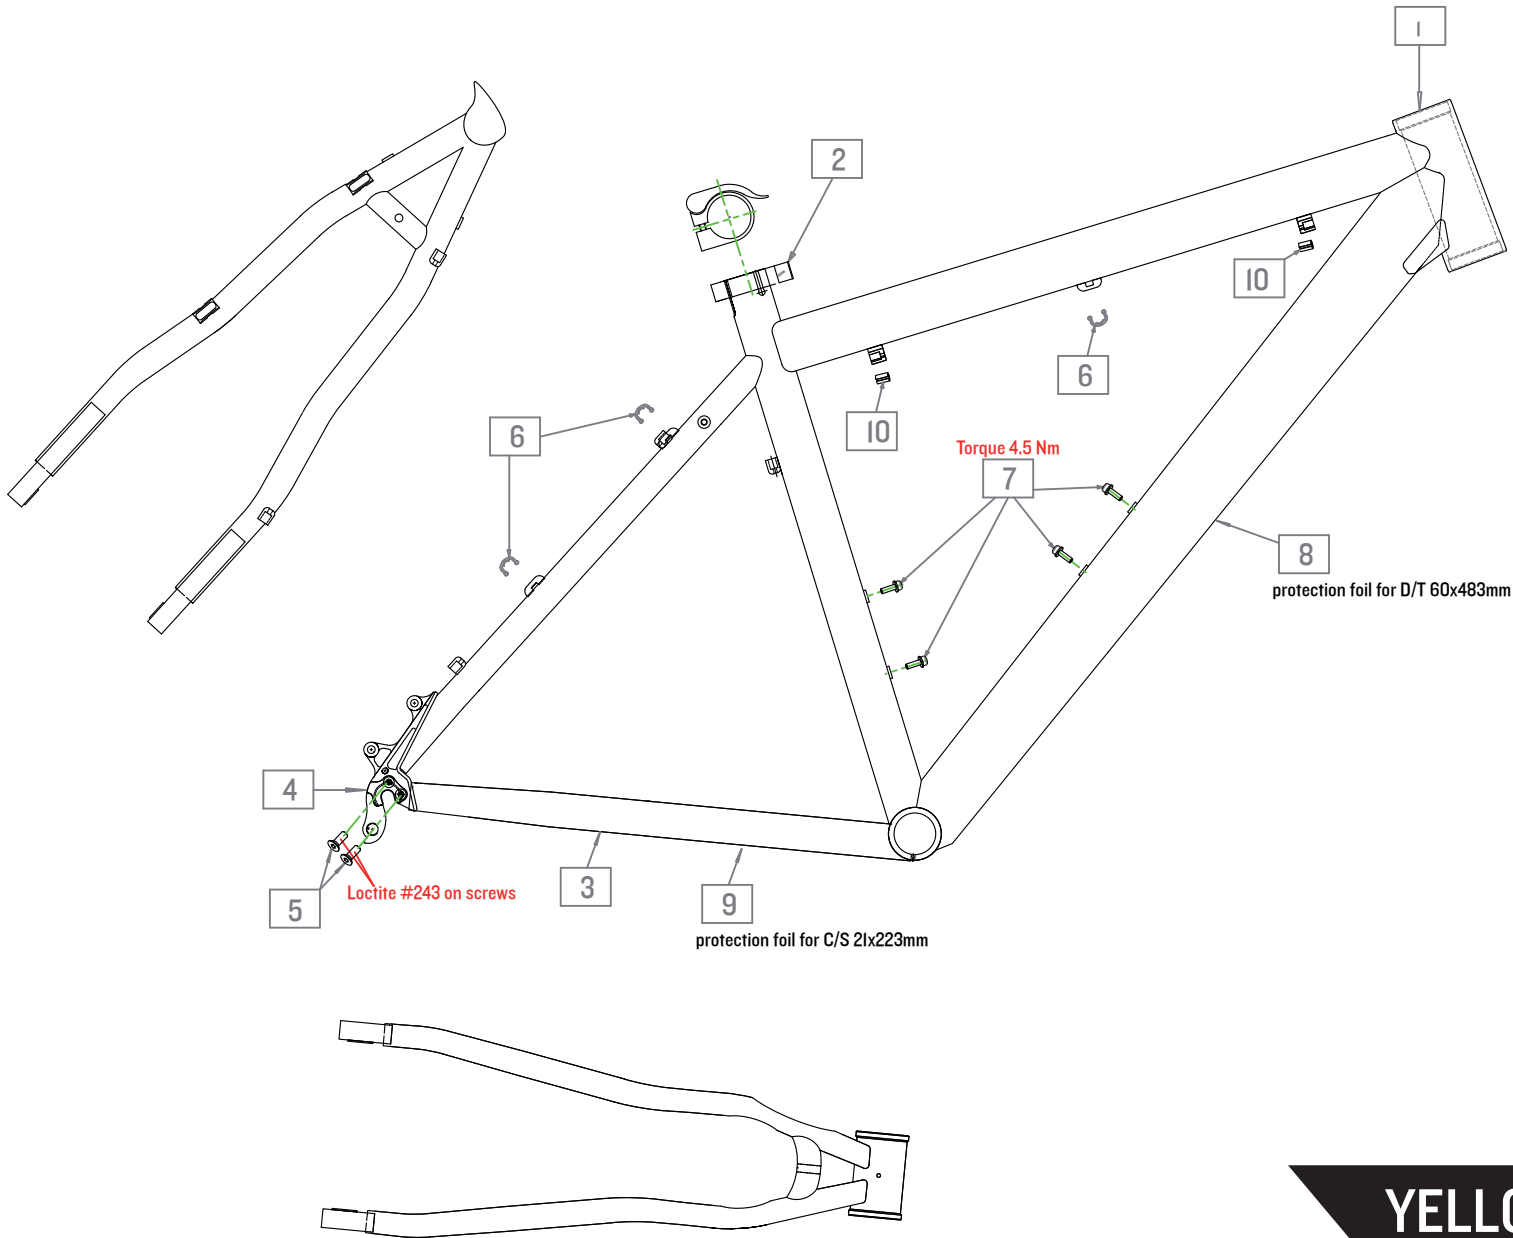

	Canyon#	Part Name	Qty.
1	A1016260	FSA No. IIG 1 1/8"	ISET
2	A1021830	Seat Clamp	ISET
3	A1026194	C/S Nylon protector E35-I2	IPC
4	A1001668	RD-hanger # 12	IPC
5		incl. screws	2PCS
6	A1012043	Cable Clip	3PCS
7	A1006942	water bottle screw	4PCS
8	A1014819	protection foil	IPC
9	A1021467	protection foil	IPC
10	A1022948	plastic lugs	2PCS

YELLOWSTONE AL | MIO-13

CANYON