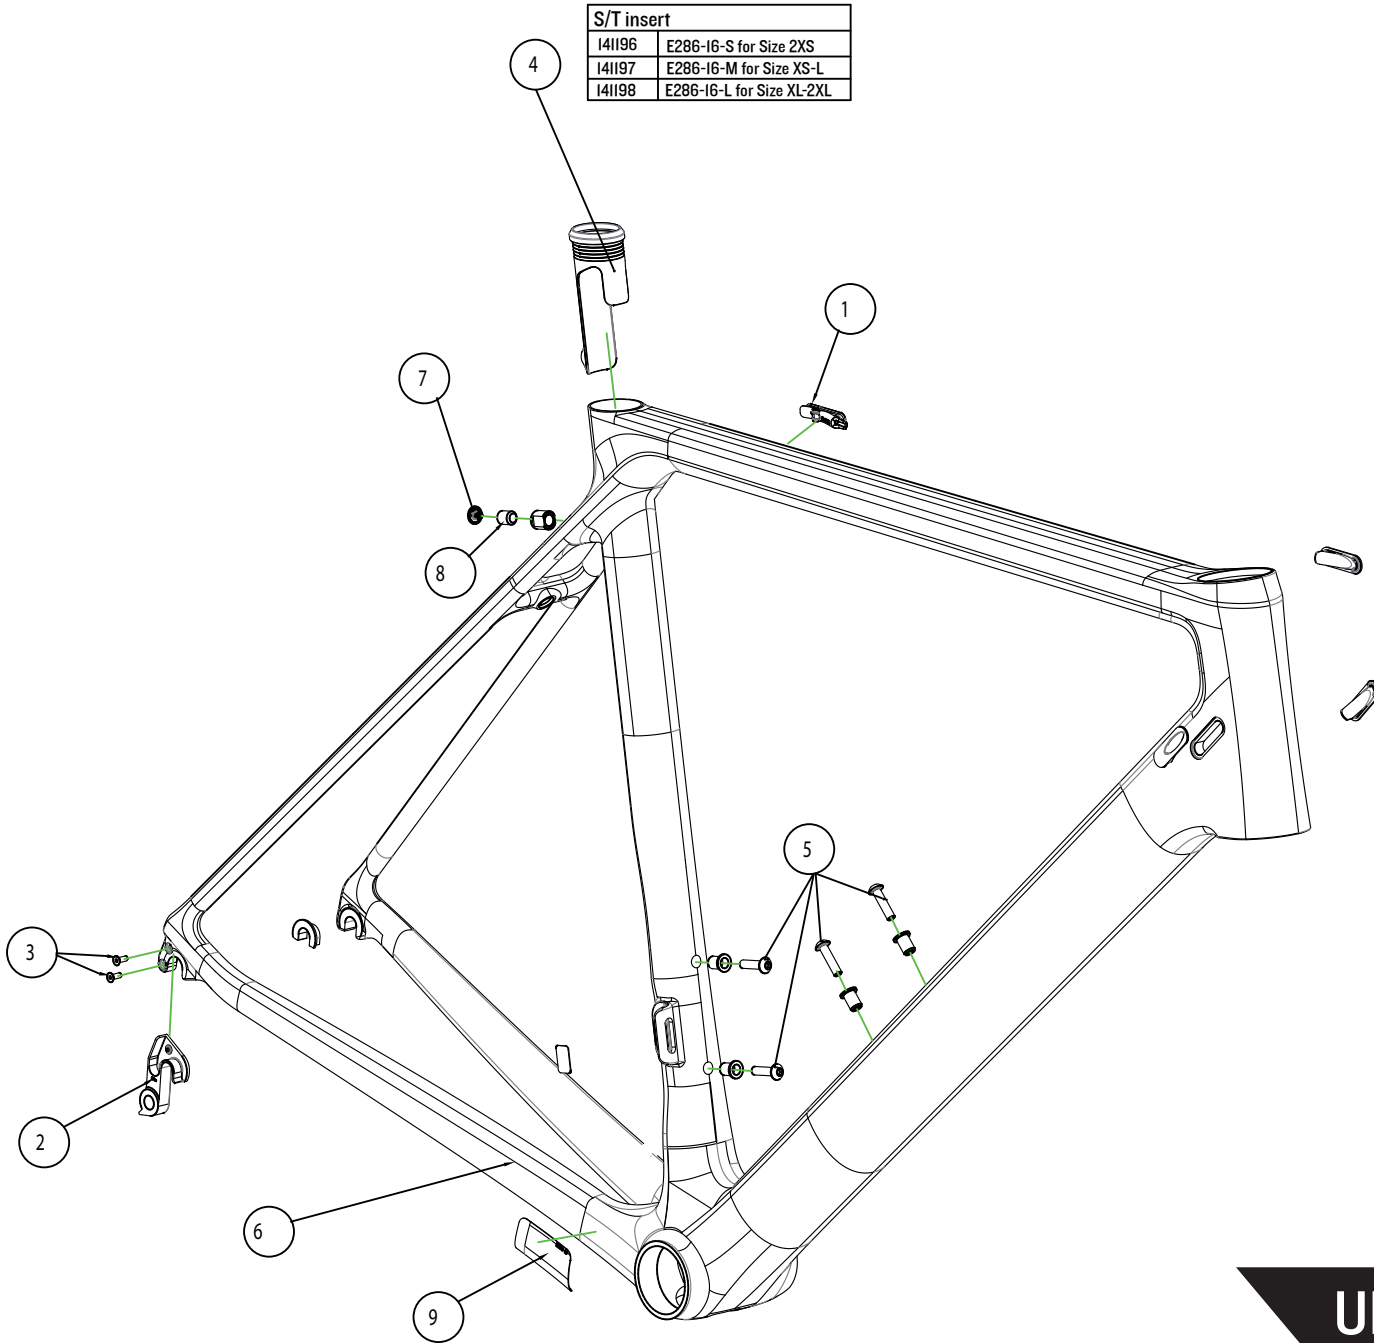

S/T insert	
141196	E286-16-S for Size 2XS
141197	E286-16-M for Size XS-L
141198	E286-16-L for Size XL-2XL

	Canyon#	Part Name		Qty.
1	I40311	cable stopper	E285-16	IPC
2	I40986	RD-hanger # 35		IPC
3		incl. screws	ISO 10642	2PCS
4	see drawing	Seat tube insert	E286-16	IPC
5	A1037681	water bottle screw	ISO 4762	4PCS
6	A1037680	Protection foil	25x39x240mm	IPC
7	A1057089	rubber plug	E424-16	IPC
8	A1059097	socket set screw	DIN 913	IPC
9	I54746	chainsuck plate	E289-16	IPC

ULTIMATE CF EVO WL | R47-18

CANYON

REVISION 00 | 20.07.2018