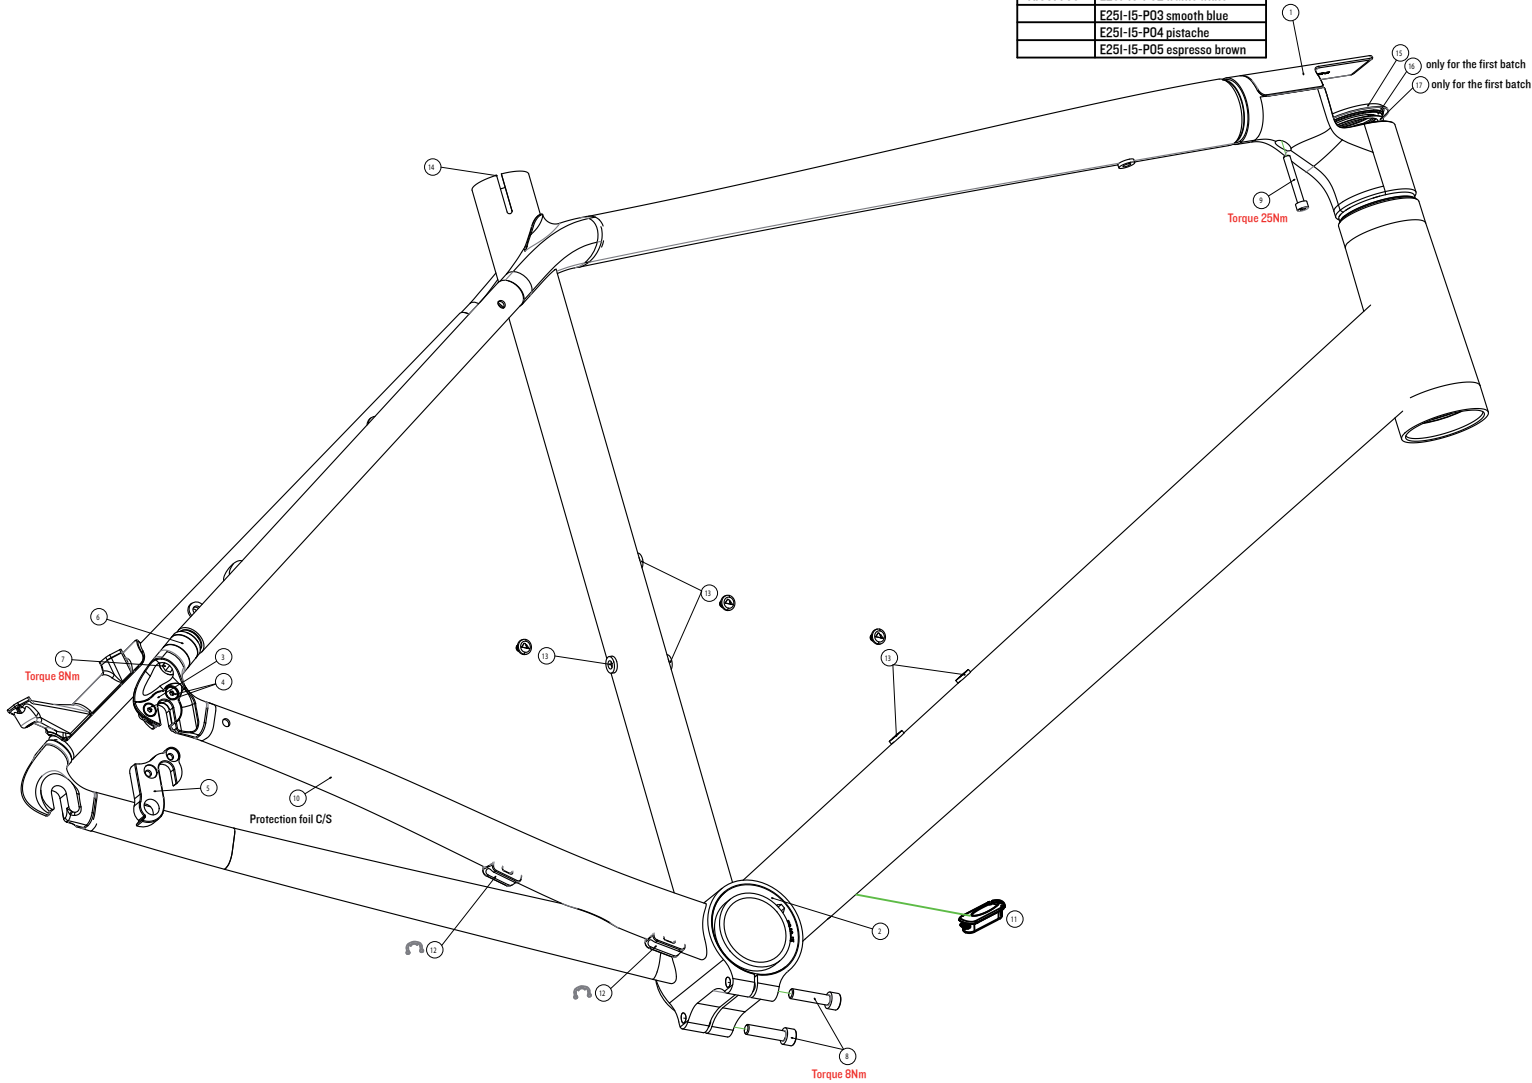

Cap for Urban Design Stem	
A1057694	E25I-15-P01 putty grey
A1057703	E25I-15-P02 traffic white
	E25I-15-P03 smooth blue
	E25I-15-P04 pistache
	E25I-15-P05 espresso brown

	Canyon#	Part Name		Frame	Qty.
1	see drawing	Cap for Urban Design Stem	E25I-15	UI0&UII	IPC
2	A1057695	Eccentric Bottom Bracket	E240-15	UI0	IPC
3	A1057696	RD-hanger # 31		UI0	IPC
4		incl. screws			
5	A1057697	RD-hanger # 32		UII	IPC
4		incl. screws			
6	A1057698	Spacer Seat Stay Belt Gap		UI0	IPC
7	A1057699	Screw Belt Gap		UI0	IPC
8	A1057700	socket head cap screw		UI0	2PCS
9	A1057701	socket head cap screw		UI0&UII	IPC
10	A1021467	Protection foil C/S		UII	IPC
11	A1022937	snap cable stopper E56-I2		UI0	IPC
12	A1012043	cable clip		UI0	2PCS
13	A1016702	blind plug E40-I0		UI0&UII	5PCS
14	A1048688	Seat Clamp		UI0&UII	IPC
OR	A1048233	Seat Clamp		UI0&UII	IPC
	A1051639	Tail Light		UI0&UII	IPC
	A1045632	Allen Screw		UI0&UII	IPC
15	A1048503	Head Set		UI0&UII	1SET
16	A1048072	washer for Head Set		UI0&UII	IPC
17	OPT. A1048073	washer for Head Set		UI0&UII	IPC

Urban | UI0/UII-16

CANYON