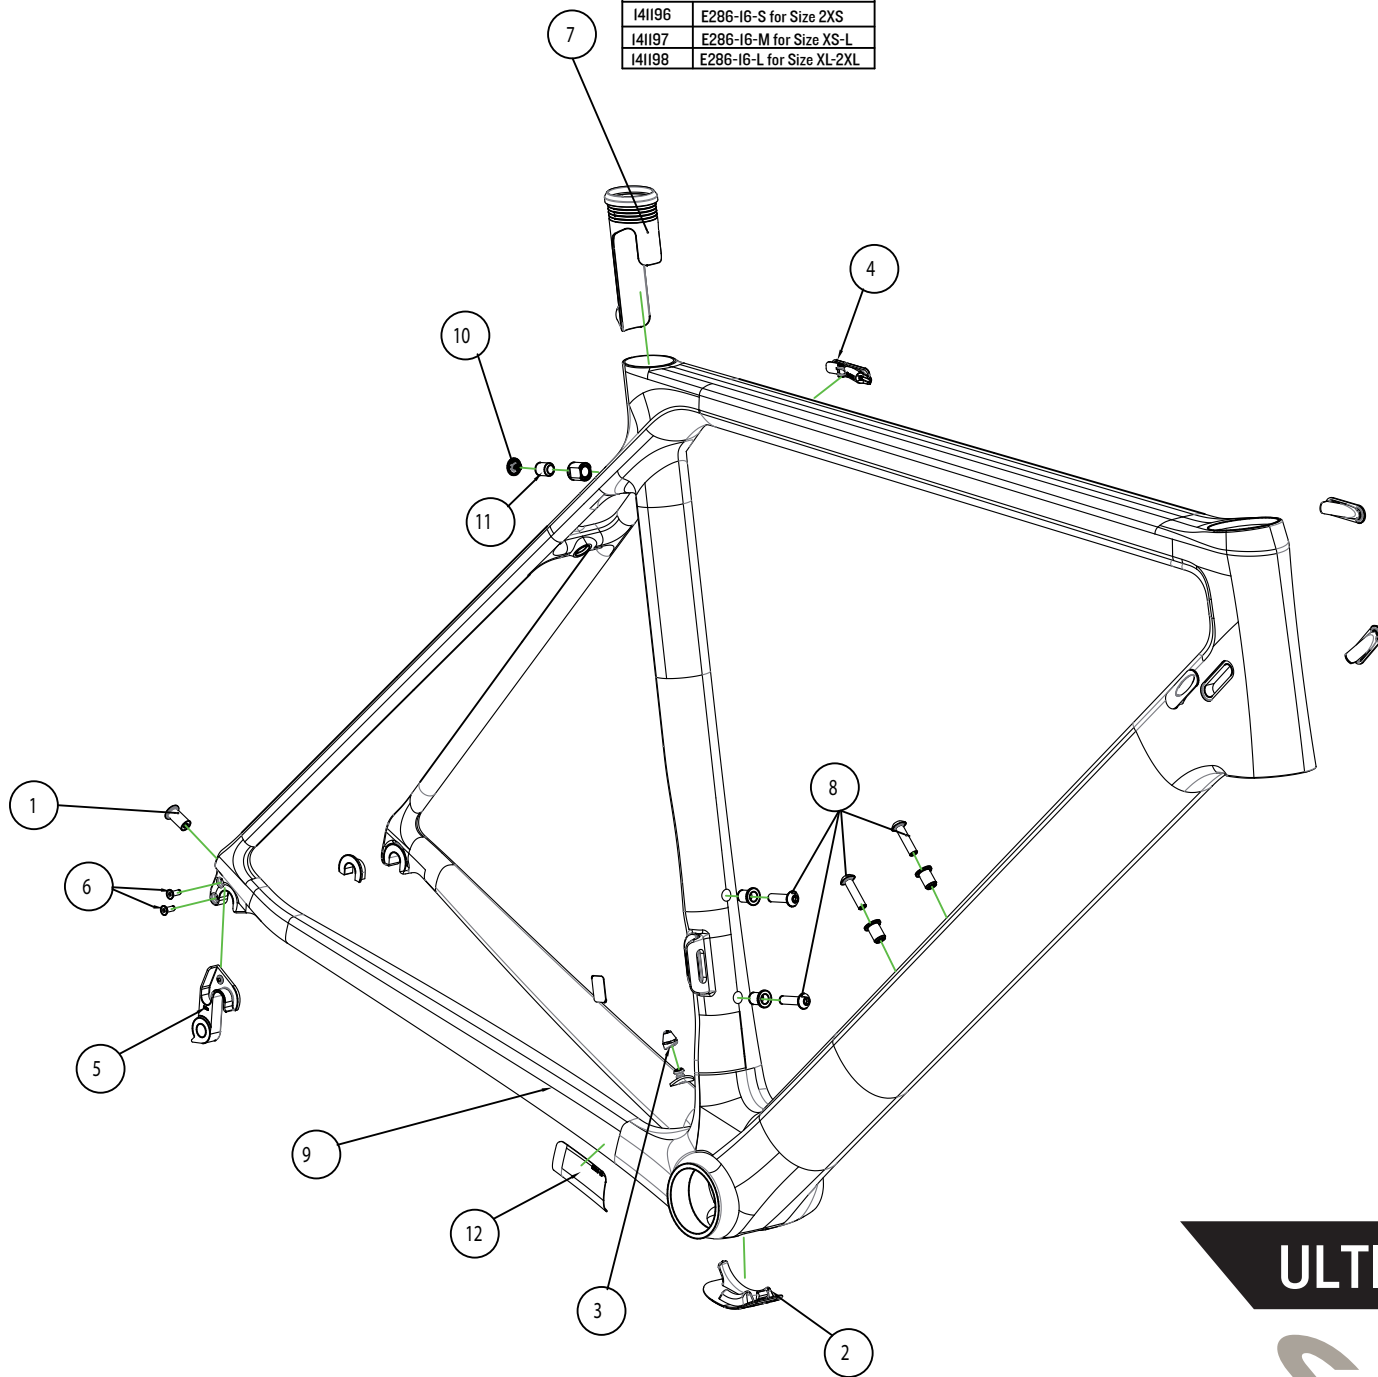

S/T insert	
I41196	E286-16-S for Size 2XS
I41197	E286-16-M for Size XS-L
I41198	E286-16-L for Size XL-2XL

	Canyon#	Part Name		Qty.
1	A1037679	JW Cable stop	CC307-A	IPC
2	A1059121	cable guide BB	E162-15	IPC
3	A1037677	splash guard	E164-13	IPC
4	I40311	cable stopper	E285-16	IPC
5	I40986	RD-hanger # 35		IPC
6		incl. screws	ISO 10642	2PCS
7	see drawing	Seat tube insert	E286-16	IPC
8	A1037681	water bottle screw	ISO 4762	4PCS
9	A1037680	Protection foil	25x39x240mm	IPC
10	A1057089	rubber plug	E424-16	IPC
11	A1059097	socket set screw	DIN 913	IPC
12	I54746	chainsuck plate	E289-16	IPC

ULTIMATE CF EVO ME | R47-19

CANYON

REVISION 00 | 05.06.2019