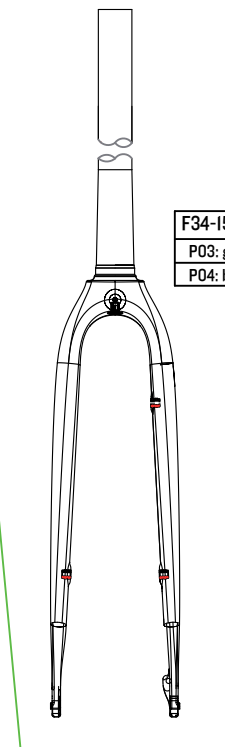

F34-15 Cyclo Cross	
P03: grey/green	AI047505
P04: blue/red	AI047506

	Canyon#	Part Name	Qty.
1	see drawing	Head Set	ISET
2	AI034602	Seat Clamp E93-13	ISET
3	see drawing	Fork F34-15	IPC
4	AI012043	cable clip II-101-777	5PCS
5	AI016702	blind plug E40-10	IPC
6	AI005761	BB cable guide incl. bolt	ISET
7	AI001666	RD-hanger # 12	IPC
8		incl. screws	2PCS
9	AI006942	water bottle screws	4PCS
10	AI037680	protection foil	IPC
II	AI048491	FD-Hanger incl. bolts E202-15	ISET

ROADLITE AL DISC | R46-15