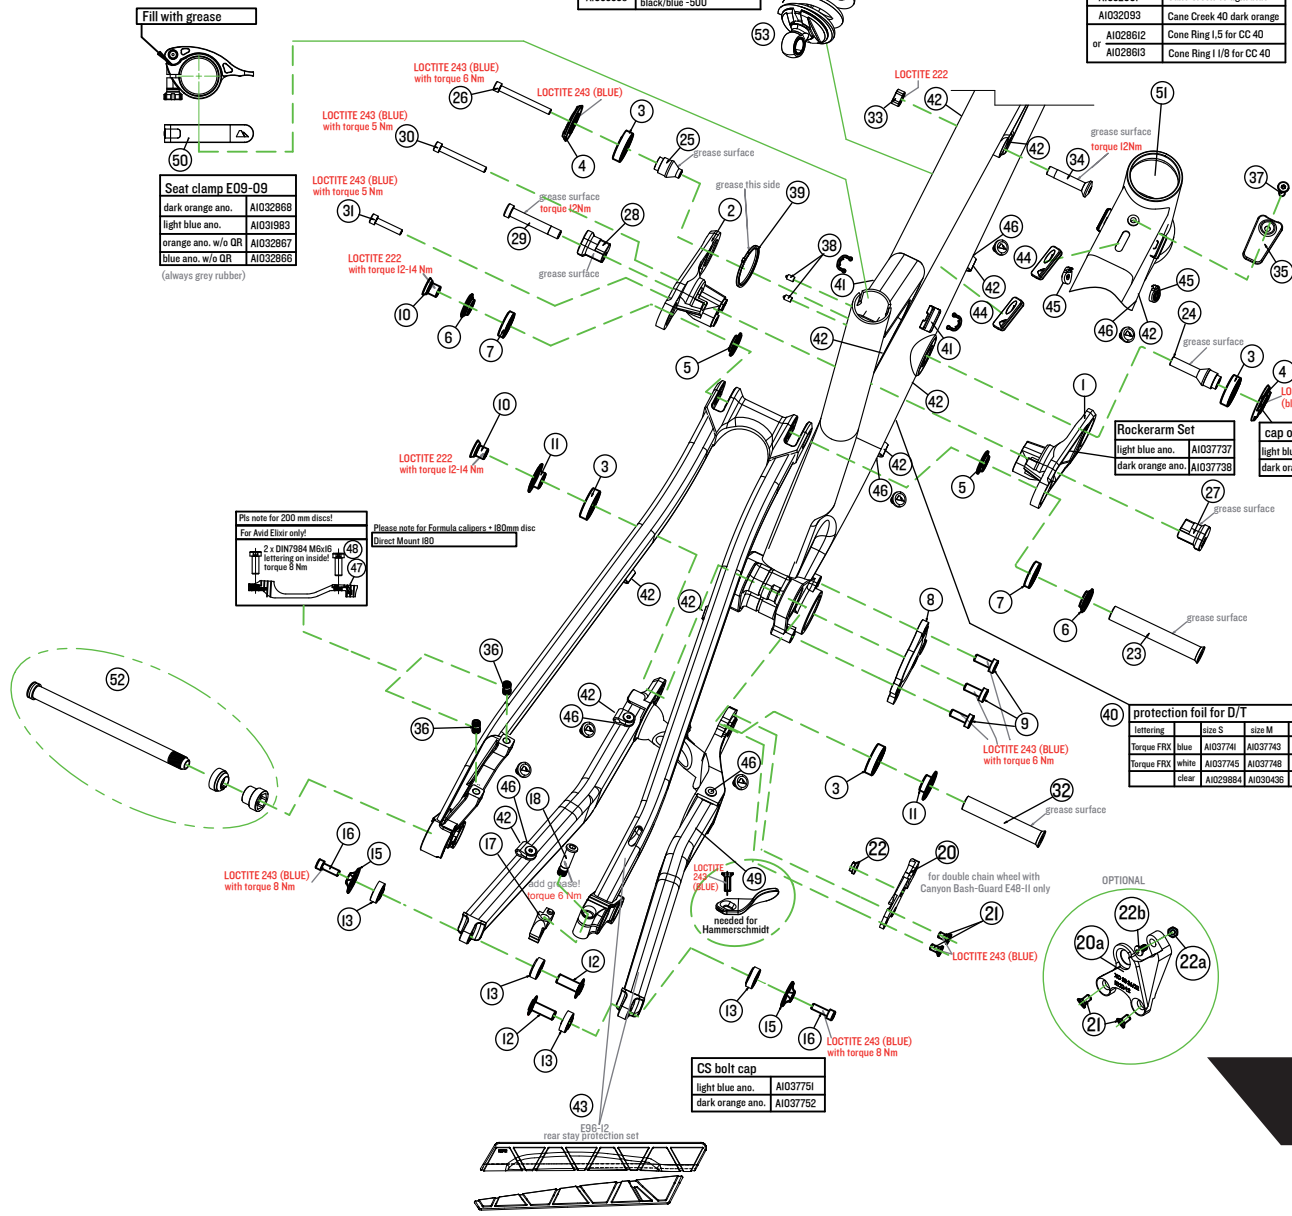

Canyon#	Part Name	Qty.
1	Rockerarm (R)	1SET
2	Rockerarm (L)	1SET
3	A1029862 bearing 7902VRD	4PCS
4	see drawing cap of axis	2PCS
5	A1029863 SS bearing inner cap	2PCS
6	A1029864 SS bearing outer cap	2PCS
7	A1028851 bearing 6802V-2RS	2PCS
8	A1012197 Hammerschmidt plate	1PC
9	A1012196 bolts for HS plate	3PCS
10	A1034734 joint screw	2PCS
11	A1029867 CS bearing cap	2PCS
12	A1017977 fixing bolt	2PCS
13	A1034735 bearing 698-2RS75	4PCS
15	see drawing CS bolt cap	2PCS
16	A1017974 CS axis bolt	2PCS
17	A1017559 RD hanger No.21	1PC
18	A1024012 RD hanger screw	1PC
20	A1031529 FD adapter E57-10	1PC
	OPTIONAL	
20a	A1033533 FD adapter E122-13	1PC
21	A1017953 FD bolts	2PCS
22	A1017954 M5 Nut	1PC
22a	A1022209 M5 Nut	1PC
22b	A1034682 Counter sunk bolt	1PC
23	A1029868 SS pivot thru axle	1PC
24	A1029869 (R) Axis	1PC
25	A1029870 (L) Axis	1PC
26	A1017964 Bolt	1PC
27	A1029871 suspension bracket (R)	1PC
28	A1029872 suspension bracket (L)	1PC
29	A1037753 suspension bolt	1PC
30	A1029874 rockerarm bolt	1PC
31	A1029875 rockerarm bolt	1PC
32	A1029876 CS main pivot thru axle	1PC
33	A1017955 linkage shock nut	1PC
34	A1034736 axis bolt	1PC
35	A1029877 TT cable cap	1PC
36	A1017979 Heli coil	2PCS
37	A1037756 screw	1PC
38	A1029879 sag ring bowl	2PCS
39	A1029880 sag ring	1PC
40	see drawing protection foil	1PC
41	A1012043 cable clip 11-101-77	5PCS
42	A1016904 cable holder set	11SETs
43	A1029881 rear stay protection set E96-12	1SET
44	A1028806 clip-in cable guide with thru hole E99-12	2PCS
45	A1037759 Impact damper incl. M5 bolt E108-13	1SET
46	A1016702 blind plug E40-10	6PCS
47	A1029234 post mount adapter E100-12	1PC
48	A1017835 post mount bolt	2PCS
49	A1022841 chain suck fin for HS incl. screw E78-11	1SET
50	see drawing seat clamp E09-09	1PC
51	see drawing Head Set	1SET
52	A1012935 Syntace X12	1SET
53	see drawing Rear Shock	1PC

TORQUE FRX | M20-13