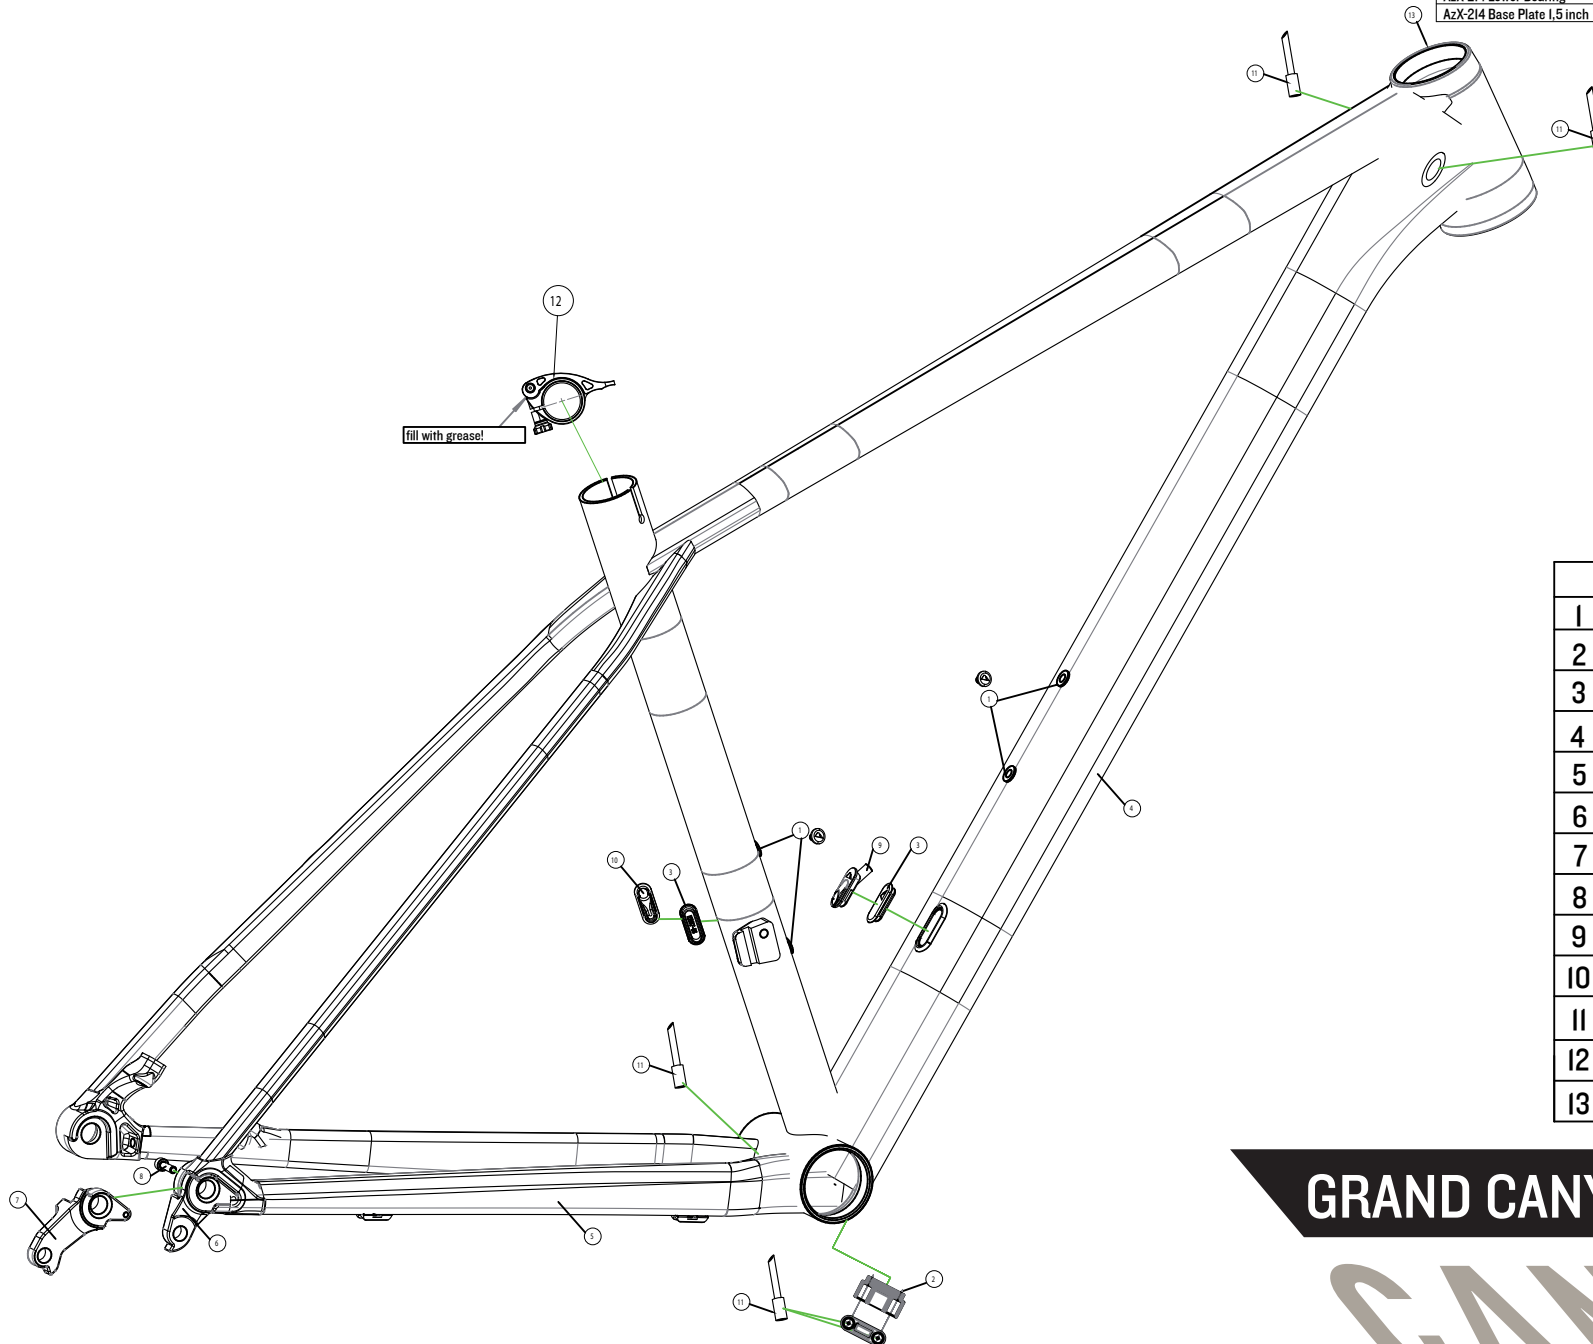

Head Set	
AzX-214 Cover 2c	A1053953
AzX-214 Clamping Ring	A1053954
AzX-214 Upper Bearing	A1053955
AzX-214 Bearing Cup	A1053956
AzX-214 Lower Bearing	A1053957
AzX-214 Base Plate 1.5 inch	A1053958

	Canyon#	Part Name	Qty.
1	A1016702	blind plug E40-10	3PCS
2	A1042777	Cable guide E24-14	IPC
3	A1052645	blind plug E237-15	2PCS
4	A1043787	protection foil D/T	IPC
5	A1021467	protection foil C/S	IPC
6	A1059197	RD-Hanger #38 for SRAM	IPC
7	A1059198	RD-Hanger #39 for Shimano	IPC
8	A1059202	RD-Hanger screw	IPC
9	A1052068	cable stop for side swing E287-15	IPC
10	A1059328	reverb grommet E494-16	IPC
11	A1013141	Jagwire nose ferrule	5PCS
12	A1005024	Seat clamp E09-09	1SET
13	see drawing	Head Set	1SET

GRAND CANYON AL SLX 29 | M48-16