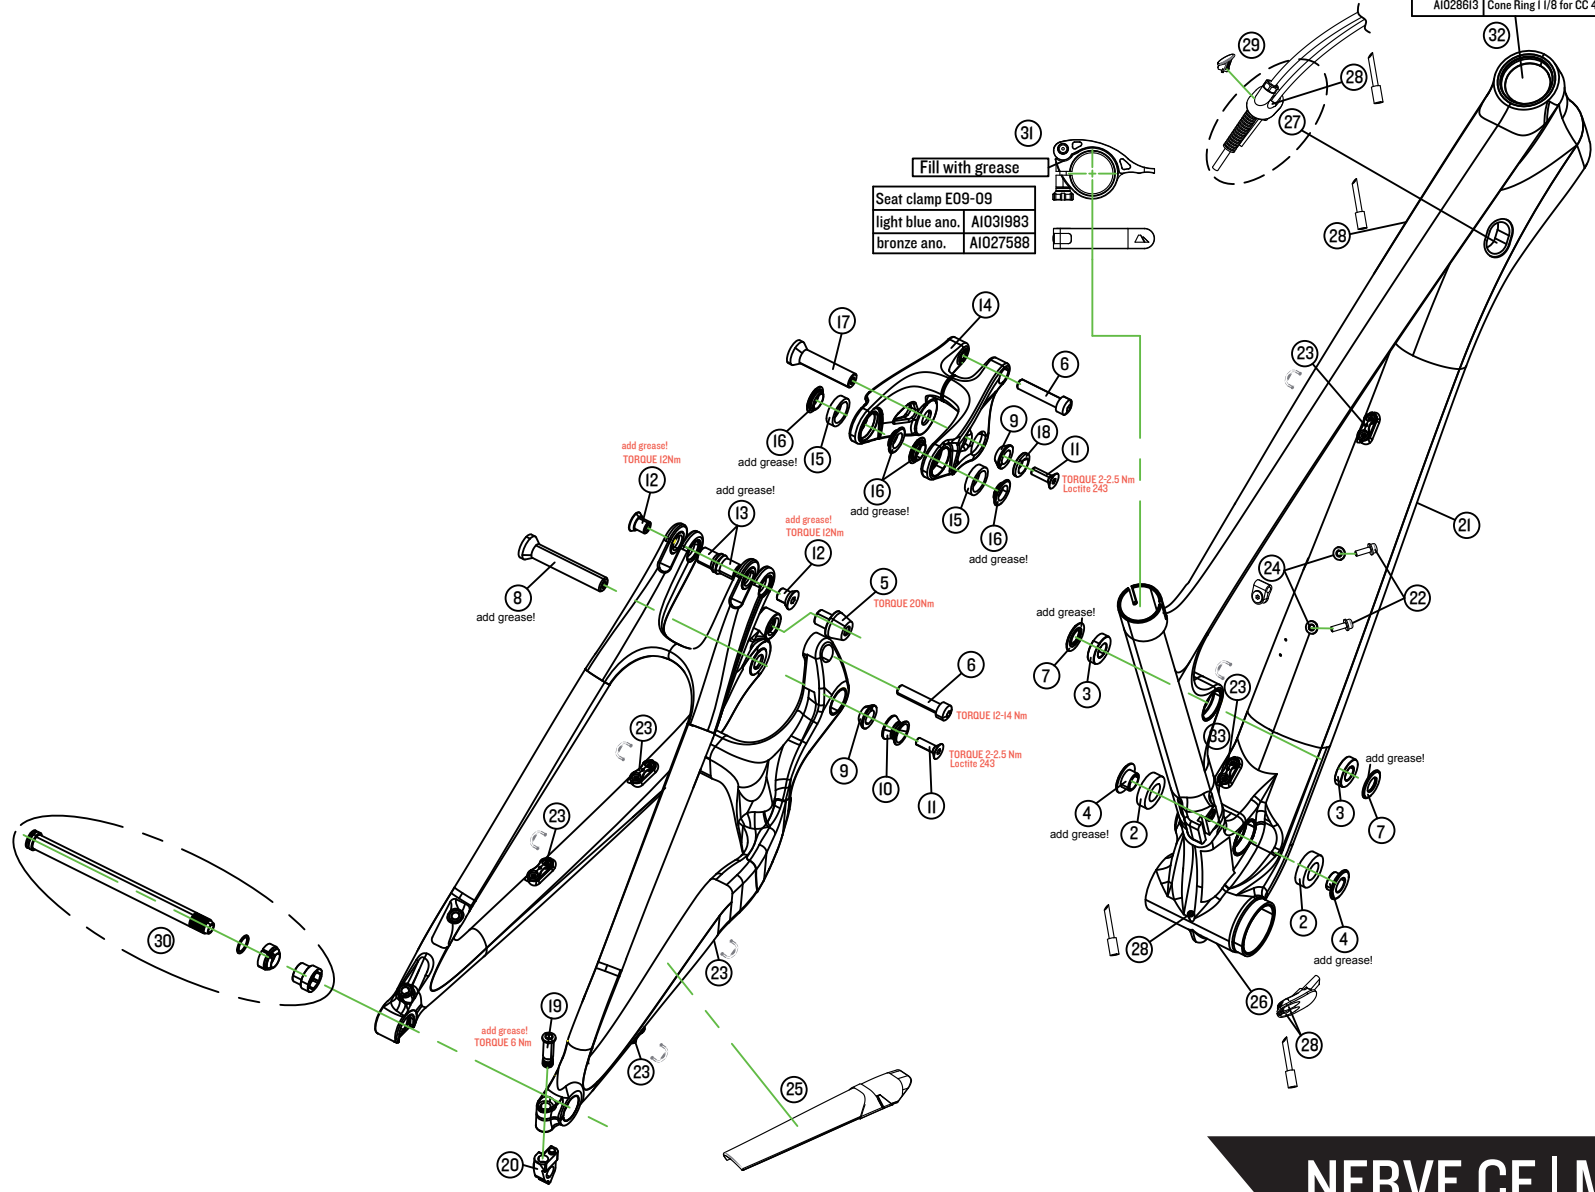

Head Set	
A1031852	Cane Creek 40 light blue
A1034010	Cane Creek 40 bronze
A1028612 or A1028613	Cone Ring 1,5 for CC 40 Cone Ring 1 1/8 for CC 40

Fill with grease

Seat clamp E09-09  
light blue ano. A1031983  
bronze ano. A1027588

No	Canyon#	Part name	Qty
2	A1029862	Bearing 7902 VRD	2PCS
3	A1035330	Bearing (7901)	2PCS
4	A1035315	main pivot washer	2PCS
5	A1035316	lower shock mount spacer	1PC
6	A1035317	upper shock mount bolt	2PCS
7	A1035318	Rockerarm ST pivot washer	2PCS
8	A1035319	main pivot axle	1PC
9	A1035320	Main pivot rockerarm cone	2PCS
10	A1035321	Main pivot cap	1PC
11	A1035322	Countersunk Screw	2PCS
12	A1035323	Rockerarm SS pivot bolt male	2PCS
13	A1035324	Rockerarm SS pivot bolt female	2PCS
14	A1035325	Rockerarm	1PC
15	A1028851	Bearing 61802V-2RS	2PCS
16	A1035326	spacer small	4PCS
17	A1035327	Rockerarm ST pivot axle	1PC
18	A1035328	Rockerarm ST pivot Countersunk Cap	1PC
19	A1017559	RD Hanger No. 21	1PC
20	A1024012	RD Hanger Screw	1PC
21	A1033272	protection foil for D/T	1PC
22	A1033271	Water bottle bosses	2PCS
23	A1012043	Cable Clip	6PCS
24	A1016904	Single cable clip	2SETs
25	A1033273	Chain stay protector E90-12	1PC
26	A1033274	snap fit cable stopper (twin) E91-12	1PC
27	A1033275	part kit for internal remote hose and stealth E107-12	1SET
28	A1013141	jagwire nose ferrule	5PCS
29	A1035329	blind plug for remote hose grommet E118-12	1PC
30	A1012935	Syntrace X12	1SET
31	see drawing	Seat Clamp E09-09	1SET
32	see drawing	Head Set	1SET
33	A1033991	Rear Shock	1PC

# NERVE CF | M26-12