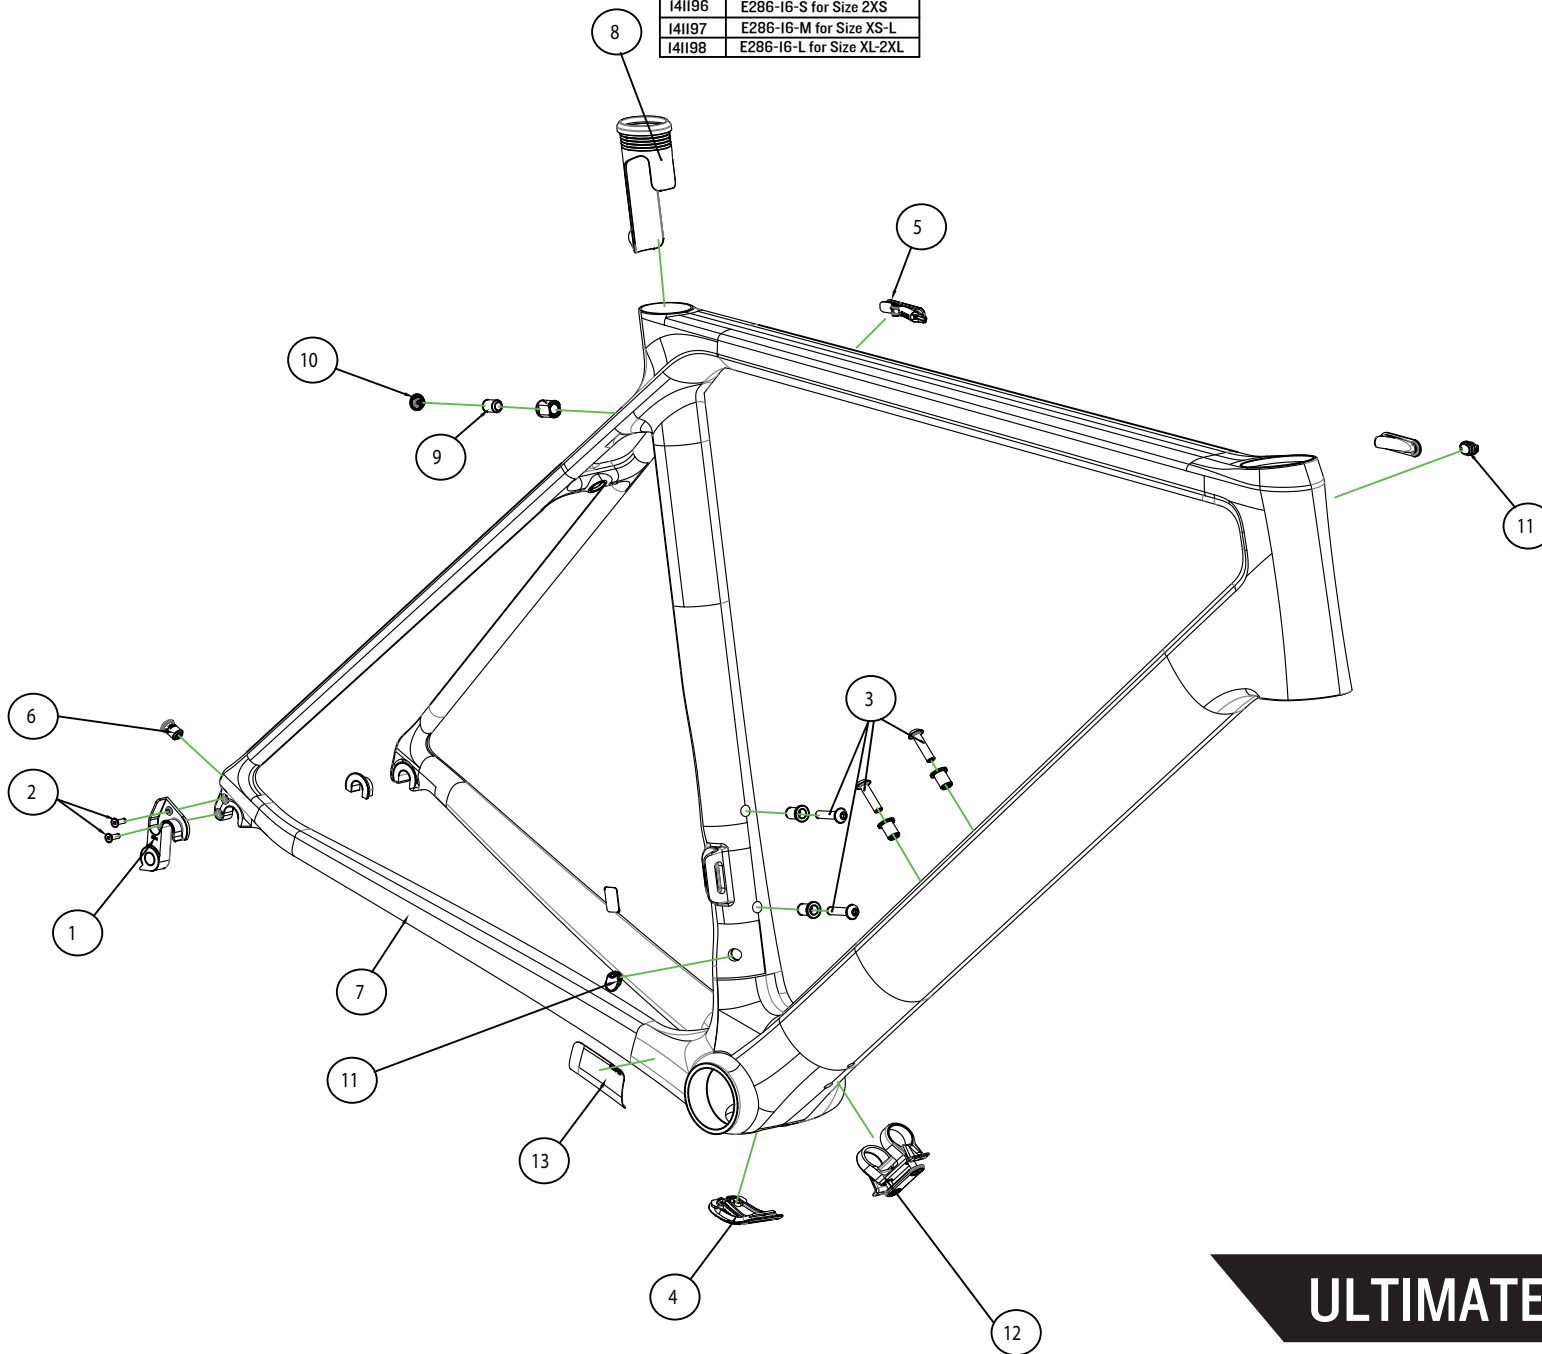

S/T insert	
I41196	E286-I6-S for Size 2XS
I41197	E286-I6-M for Size XS-L
I41198	E286-I6-L for Size XL-2XL

	Canyon#	Part Name		Qty.
1	I40986	RD-hanger # 35		IPC
2		incl. screws	ISO 10642	2PCS
3	A1037681	water bottle screw	ISO 4762	4PCS
4	I06424	cable guide el BB	E403-I6	IPC
5	I40311	cable stopper	E285-I6	IPC
6	A1037719	grommet Di2	E161-I3	IPC
7	A1037680	Protection foil	25x39x240mm	IPC
8	see drawing	Seat tube insert	E286-I6	IPC
9	A1059097	socket set screw	DIN 913	IPC
10	A1057089	rubber plug	E424-I6	IPC
11	A1027315	Di2 grommet	SM-GM02	2PCS
12	A1037720	Assembly battery holder incl. screws	E160-I3	1SET
13	I54746	chainsuck plate	E289-I6	IPC

ULTIMATE CF EVO EL | R47-18

CANYON