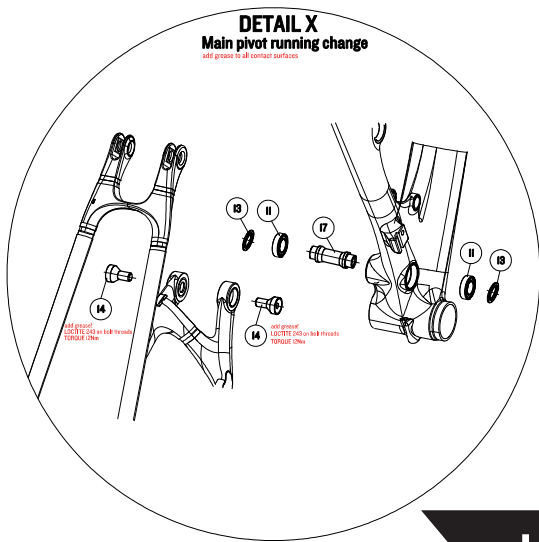

After market and Service products		
GPOI26-01	Pos. 11 (2x), 13 (2x), 14 (2x), 17	Main pivot set

Head Set	
100238	Cane Creek 40 custom IPU black
100171	CC cone ring 1 1/2

Rockerarm R&L	
black ano./green	I23427
black ano./grey	I37928

	Canyon#	Part Name	Qty.
1	see drawing	Rockerarm R	IPC
2	I20814	bearing 15x24x5 61802V-2RS	2PCS
3	I21908	Spacer small (washer for SS pivot)	4PCS
4	I21909	Rockerarm ST pivot axle	IPC
5	I21910	cap for rockerarm pivot	IPC
6	I21900	washer for Rockerarm	2PCS
7	I21899	shock mount bolt	2PCS
8	I22129	snap fit cable stopper (twin)	E115-12 IPC
9	I22256	TT stopper	E117-12 IPC
10	I22257	Special Screw	2PCS
11	I20986	bearing 15x28x7 61902 VRS	2PCS
12	I21911	bearing 12x24x6 7901V-2RD	2PCS
13		main pivot washer	EP0760-01 2PCS
14		main pivot bolt	EP0761-01 2PCS
15	I21902	main pivot rockerarm cone	IPC
16	I21904	countersunk screw	IPC
17		main pivot spacer	EP0759-01 IPC
18	I21906	pivot bolt female	2PCS
19	I21905	pivot bolt male	2PCS
20	I16956	RD hanger No.21	IPC
21	I16977	RD hanger screw	IPC
22	I00388	IPU-Ring	E116-12 IPC
23	I22258	Screw	IPC
24	I00256	water bottle screw	2PCS
25	I00058	single cable clip	2PCS
26	I00031	Cable Clip	5PCS
27	I23338	Protection foil D/T	IPC
28	I23976	C/S Protector	IPC
29	I00046	Jagwire nose ferrule	5PCS
30	I00350	blind plug for remote hose grommet	E118-12 IPC
31	I45370	Seat Clamp	ISET
32	see drawing	Head Set	ISET
33	see drawing	Rear Shock	IPC
34	I23874	part kit for internal remote hose and stealth	E258-15 ISET
35	I00043	Syntaxe X12	ISET
36	I04704	cable stop	E287-15 IPC
37	I04705	double grommet e-tube	E288-15 IPC
38	I04729	blind plug	E237-15 IPC
39	I000176	clip-in cable guide	E99-12 IPC