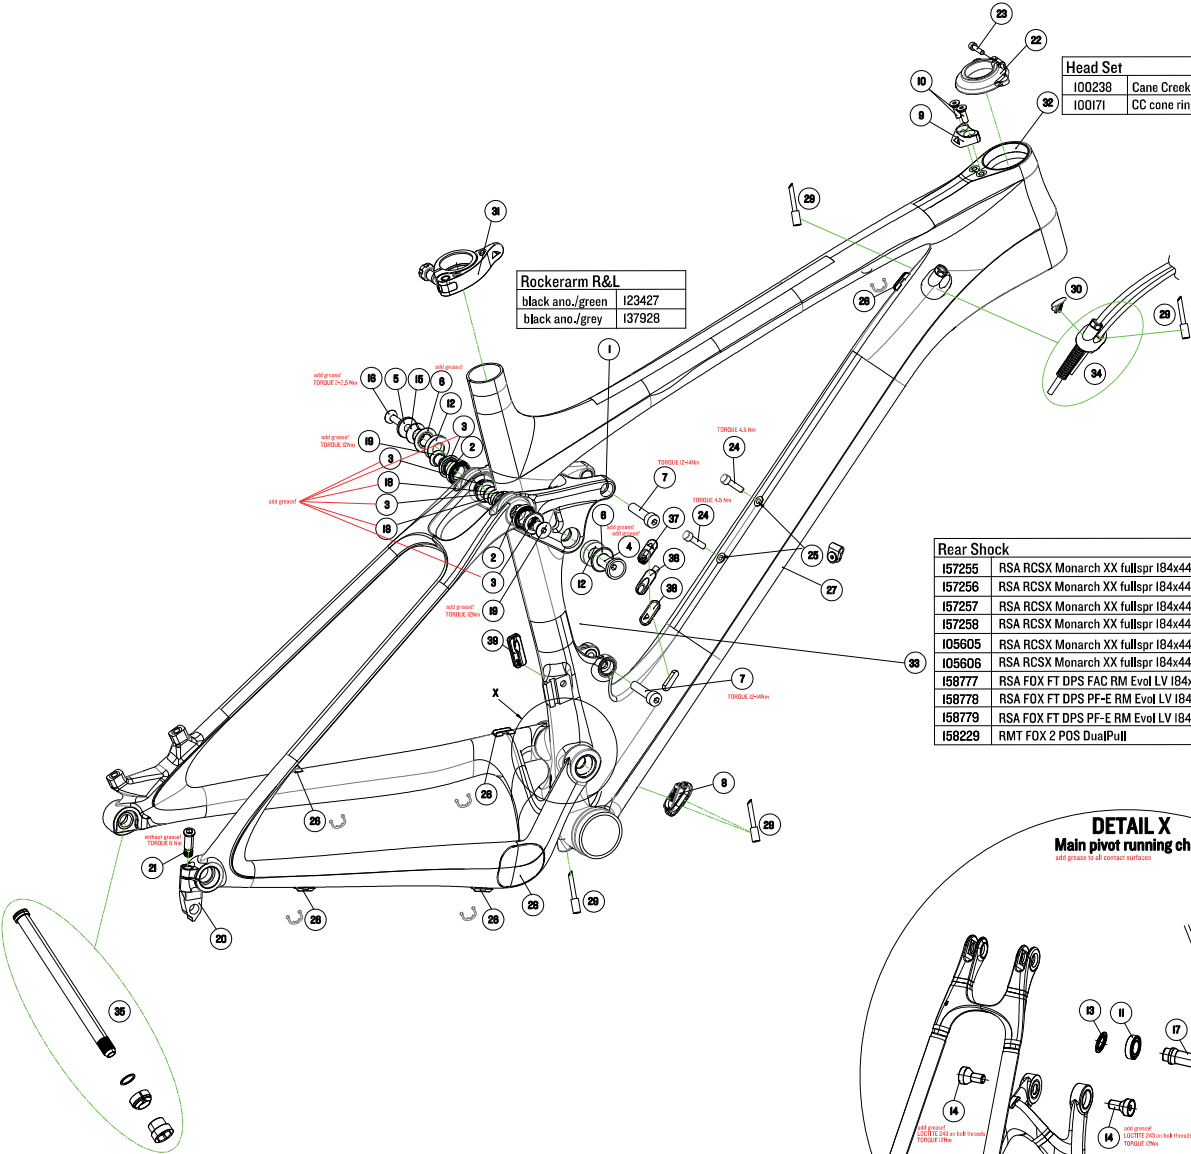

After market and Service products		
GPOI26-01	Pos. 11 (2x), 13 (2x), 14 (2x), 17	Main pivot set

Head Set	
100238	Cane Creek 40 custom IPU black
100171	CC cone ring 1 1/2

Rockerarm R&L	
black ano./green	I23427
black ano./grey	I37928

	Canyon#	Part Name	Qty.
1	see drawing	Rockerarm R	IPC
2	I20814	bearing 15x24x5 61802V-2RS	2PCS
3	I21908	Spacer small (washer for SS pivot)	4PCS
4	I21909	Rockerarm ST pivot axle	IPC
5	I21910	cap for rockerarm pivot	IPC
6	I21900	washer for Rockerarm	2PCS
7	I21899	shock mount bolt	2PCS
8	I22129	snap fit cable stopper (twin)	E115-12 IPC
9	I22256	TT stopper	E117-12 IPC
10	I22257	Special Screw	2PCS
11	I20986	bearing 15x28x7 61902 VRS	2PCS
12	I21911	bearing 12x24x6 7901V-2RD	2PCS
13		main pivot washer	EP0760-01 2PCS
14		main pivot bolt	EP0761-01 2PCS
15	I21902	main pivot rockerarm cone	IPC
16	I21904	countersunk screw	IPC
17		main pivot spacer	EP0759-01 IPC
18	I21906	pivot bolt female	2PCS
19	I21905	pivot bolt male	2PCS
20	I16956	RD hanger No.21	IPC
21	I16977	RD hanger screw	IPC
22	I00388	IPU-Ring	E116-12 IPC
23	I22258	Screw	IPC
24	I00256	water bottle screw	2PCS
25	I00058	single cable clip	2PCS
26	I00031	Cable Clip	5PCS
27	I23338	Protection foil D/T	IPC
28	I23976	C/S Protector	IPC
29	I00046	Jagwire nose ferrule	5PCS
30	I00350	blind plug for remote hose grommet	E118-12 IPC
31	I45370	Seat Clamp	ISET
32	see drawing	Head Set	ISET
33	see drawing	Rear Shock	IPC
34	I23874	part kit for internal remote hose and stealth	E258-15 ISET
35	I00043	Syntaxe X12	ISET
36	I04704	cable stop	E287-15 IPC
37	I04705	double grommet e-tube	E288-15 IPC
38	I04729	blind plug	E237-15 IPC
39	I000176	clip-in cable guide	E99-12 IPC