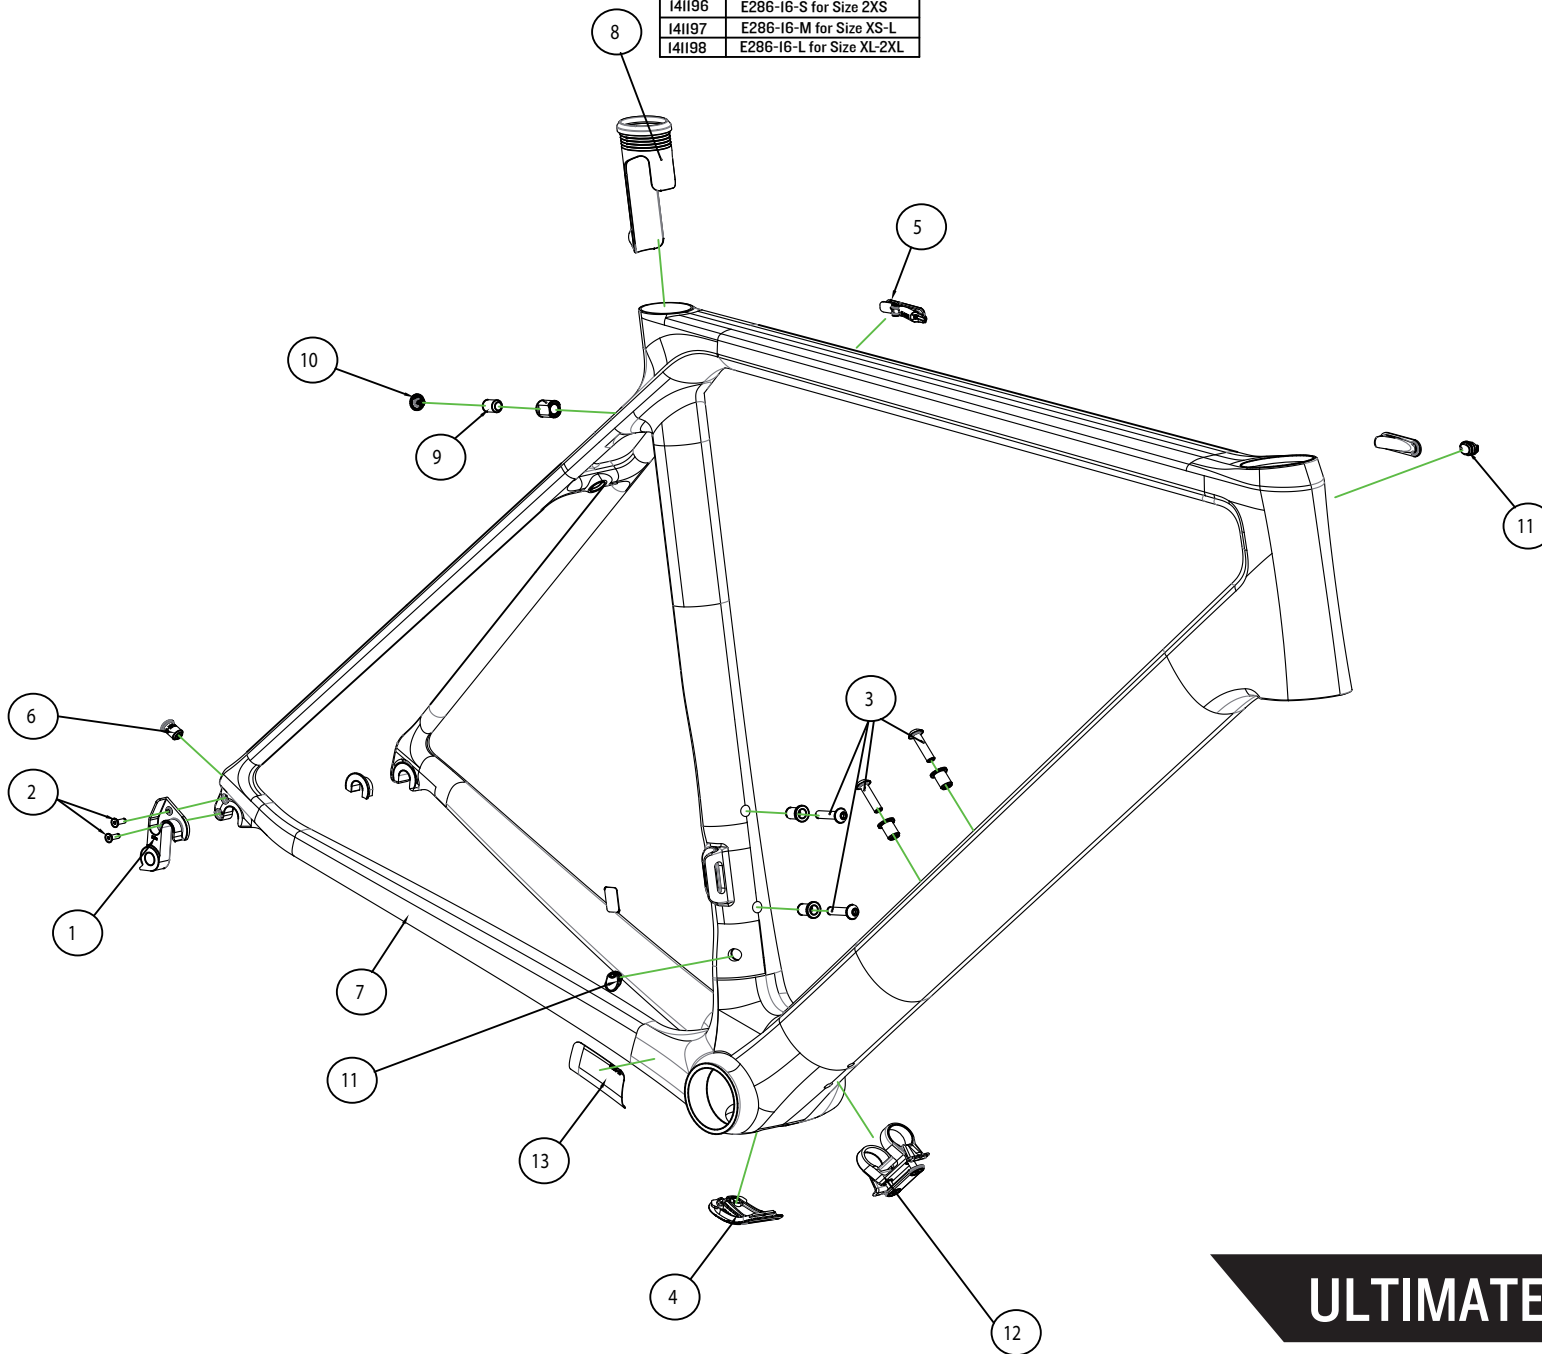

S/T insert	
I41196	E286-I6-S for Size 2XS
I41197	E286-I6-M for Size XS-L
I41198	E286-I6-L for Size XL-2XL

	Canyon#	Part Name	Qty.
1	I40986	RD-hanger # 35	IPC
2		incl. screws	ISO 10642 2PCS
3	A1037681	water bottle screw	ISO 4762 4PCS
4	I06424	cable guide el BB	E403-I6 IPC
5	I40311	cable stopper	E285-I6 IPC
6	A1037719	grommet Di2	E161-I3 IPC
7	A1037680	Protection foil	25x39x240mm IPC
8	see drawing	Seat tube insert	E286-I6 IPC
9	A1059097	socket set screw	DIN 913 IPC
10	A1057089	rubber plug	E424-I6 IPC
11	A1027315	Di2 grommet	SM-GM02 2PCS
12	A1037720	Assembly battery holder incl. screws	E160-I3 ISET
13	I54746	chainsuck plate	E289-I6 IPC

ULTIMATE CF EVO EL | R47-19

CANYON