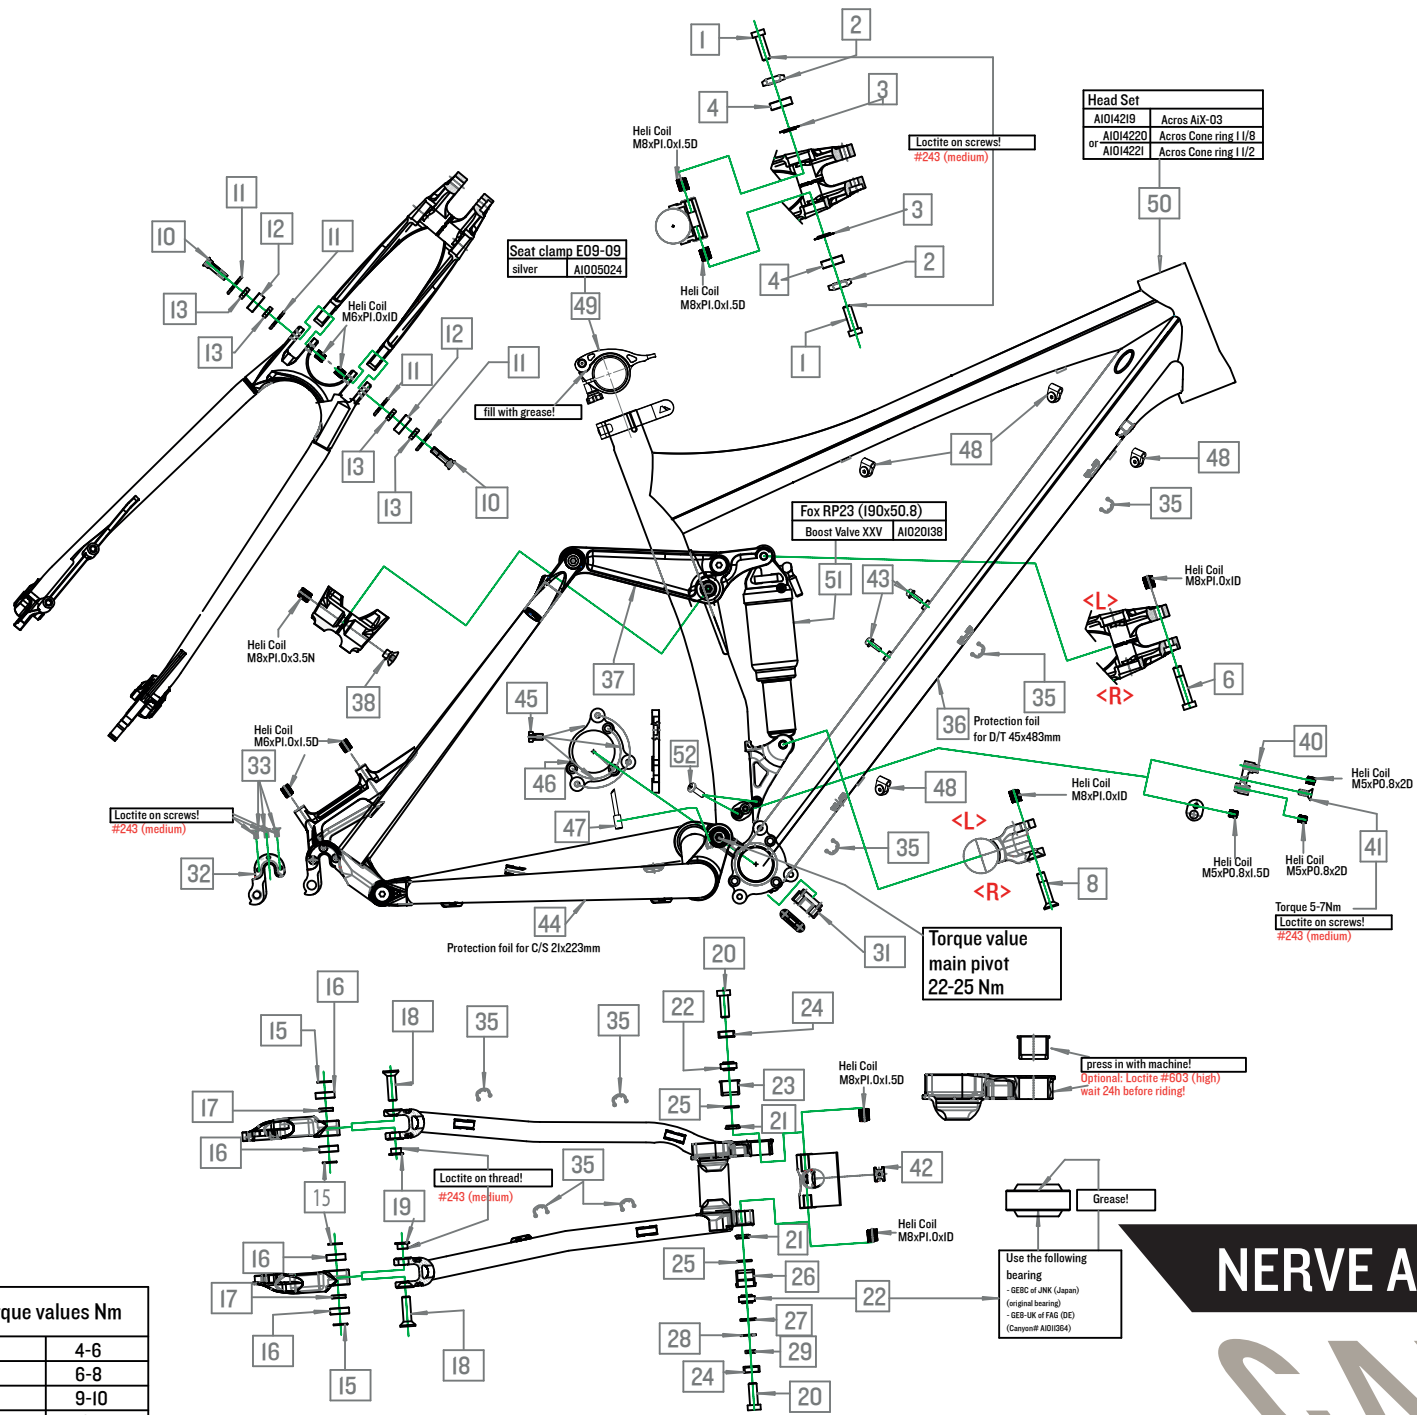

Note: Rear triangle should fall by itself after assembly!

Torque values Nm	
M4	4-6
M5	6-8
M6	9-10
M8	16

Head Set	
A1014219	Acros AIX-03
A1014220	Acros Cone ring L1/8
A1014221	Acros Cone ring L1/2

Canyon#	Part Name	Qty.
1	A1012025 screw	2PCS
2	A1024260 cap	2PCS
3	A1012027 washer	2PCS
4	A1012028 bearing 608-2RS	2PCS
6	A1012145 shock mount screw	IPC
8	A1012029 screw	IPC
10	A1024262 screw	2PCS
11	A1024263 spacer	4PCS
12	A1024268 bearing 626-2RS	2PCS
13	A1024269 washer	4PCS
15	A1012035 adjusting washer	4PCS
16	A1012036 bearing 698-2RS	4PCS
17	A1012033 washer	2PCS
18	A1012037 C/S screw	2PCS
19	A1012034 shock nut	2PCS
20	A1012038 screw	2PCS
21	A1012039 ball joint spacer	2PCS
22	A1012147 bearing JNK GEBC (optional: FAG GE8-UK)	2PCS
23	A1012040 ball joint bushing	IPC
24	A1012041 seal bushing	2PCS
25	A1012042 O-Ring	2PCS
26	A1016583 bushing	IPC
27	A1016584 spacer	IPC
28	A1016585 special clip ring	IPC
29	A1016586 spacer	IPC
31	A1005071 Cable guide E24-09	IPC
32	A1018737 RD-hanger # 19	IPC
33	incl. screws	3PCS
35	A1012043 Cable Clip II-101-777	7PCS
36	A1014818 protection foil	IPC
37	A1024320 Rockerarm	1SET
38	A1012195 screw	IPC
40	A1022938 direct mount adapter E77-11	1SET
41	incl. screw	1SET
	replaced by	
	A1027430 direct mount adapter E77-12	IPC
	A1023850 incl. screw	IPC
42	A1022935 cylindrical cable stopper	IPC
43	A1006942 water bottle screw	2PCS
44	A1021467 protection foil	IPC
45	A1012196 screws for HS plate	3PCS
46	A1012197 Hammerschmidt plate	IPC
47	A1013141 Jagwire nose ferrule	IPC
48	A1005111 cable holder set	4SETs
49	see drawing	Seat clamp E09-09 30.9/35.0mm
50	see drawing	Head Set
51	see drawing	Fox RP <190x50.8>8xU22.2/D22.2
52	A1022626	FD screw

NERVE AM | MI7-11_HS